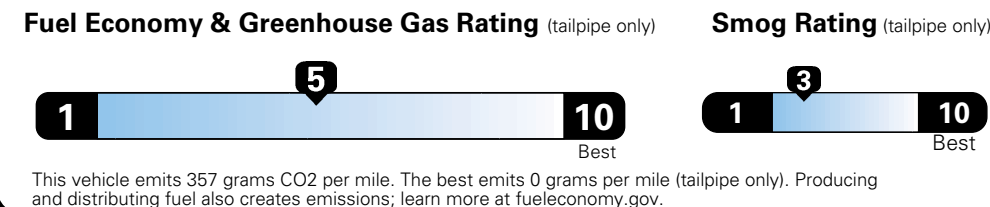

MANUFACTURER'S SUGGESTED RETAIL PRICE OF THIS MODEL INCLUDING DEALER PREPARATION

Base Price: \$22,095

JEOP RENEGADE LATITUDE 4X2
Exterior Color: Granite Crystal Metallic Clear-Coat Exterior Paint
Interior Color: Black Interior Colors
Interior: Premium Cloth Bucket Seats
Engine: 2.4-Liter I4 MultiAir® Engine
Transmission: 9-Speed 948TE Automatic Transmission

For more information visit: www.jeep.com
 or call 1-877-IAM-JEEP

FCA US LLC

Fuel Economy and Environment

**Flexible Fuel Vehicle
 Gasoline-Ethanol (E85)**

**You spend
 \$500
 in fuel costs
 over 5 years
 compared to the
 average new vehicle.**

**Annual fuel cost
 \$1,450**

Actual results will vary for many reasons, including driving conditions and how you drive and maintain your vehicle. The average new vehicle gets 27 MPG and cost \$6,750 to fuel over 5 years. Cost estimates are based on 15,000 miles per year at \$2.40 per gallon. This is a dual fueled automobile. MPGe is miles per gasoline gallon equivalent. Vehicle emissions are a significant cause of climate change and smog.