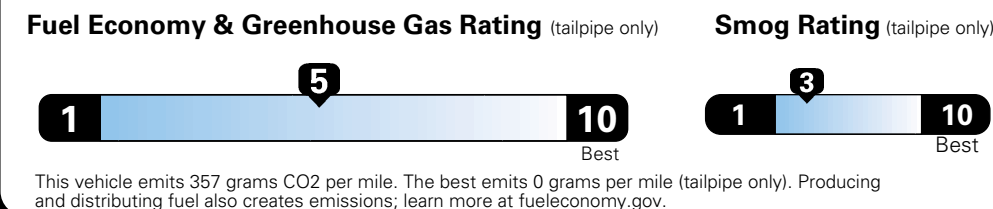

MANUFACTURER'S SUGGESTED RETAIL PRICE OF THIS MODEL INCLUDING DEALER PREPARATION

Base Price: \$22,095

JEOP RENEGADE LATITUDE 4X2
Exterior Color: Black Exterior Paint
Interior Color: Black Interior Colors
Interior: Premium Cloth Bucket Seats
Engine: 2.4-Liter I4 MultiAir[®] Engine
Transmission: 9-Speed 948TE Automatic Transmission

For more information visit: www.jeep.com
 or call 1-877-IAM-JEEP

FCA US LLC

Fuel Economy and Environment

**Flexible Fuel Vehicle
Gasoline-Ethanol (E85)**

**You spend
\$500**
 in fuel costs
 over 5 years
 compared to the
 average new vehicle.

**Annual fuel cost
\$1,450**

Actual results will vary for many reasons, including driving conditions and how you drive and maintain your vehicle. The average new vehicle gets 27 MPG and cost \$6,750 to fuel over 5 years. Cost estimates are based on 15,000 miles per year at \$2.40 per gallon. This is a dual fueled automobile. MPGe is miles per gasoline gallon equivalent. Vehicle emissions are a significant cause of climate change and smog.