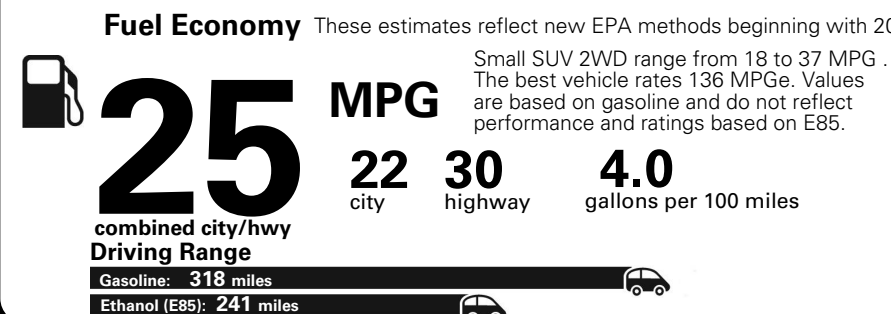

MANUFACTURER'S SUGGESTED RETAIL PRICE OF THIS MODEL INCLUDING DEALER PREPARATION

Base Price: \$22,095

JEOP RENEGADE LATITUDE 4X2
Exterior Color: Black Exterior Paint
Interior Color: Black Interior Colors
Interior: Premium Cloth Bucket Seats
Engine: 2.4-Liter I4 MultiAir[®] Engine
Transmission: 9-Speed 948TE Automatic Transmission

For more information visit: www.jeep.com
 or call 1-877-IAM-JEEP

FCA US LLC

Fuel Economy and Environment

**Flexible Fuel Vehicle
Gasoline-Ethanol (E85)**

**You spend
\$500**
 in fuel costs
 over 5 years
 compared to the
 average new vehicle.