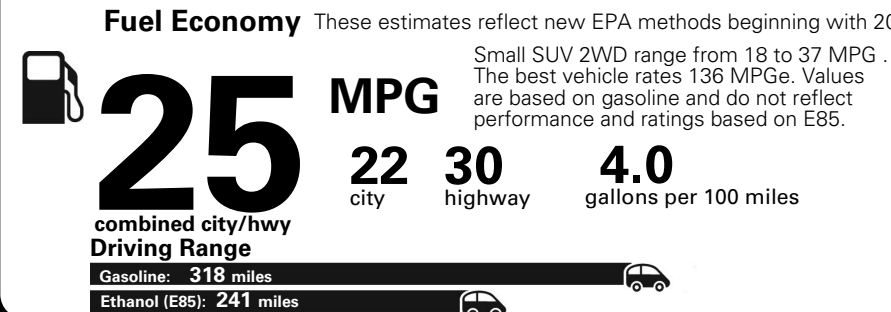

OPTIONAL EQUIPMENT (May Replace Standard Equipment)
Customer Preferred Package 27L $795

Deluxe Cloth High-Back Bucket Seats
Altitude Package
Black Accent Stitching
Exterior Mirrors with Turn Signals
18-Inch x 8.0-Inch Gloss Black Wheels
225/55R18 All Season Tires
Black Day Light Opening Moldings
Gloss Black Badging
Gloss Black Rear Fascia Applique
Gloss Black Instrument Panel Bezels
Premium Door Trim Panel

2.4-Liter I4 MultiAir® Engine $1,530

Flex Fuel Vehicle
Gloss Black Steering Wheel Bezel
Federal Emissions
Beats™ Premium Audio System $695

Destination Charge $1,495

TOTAL PRICE: * $26,610

WARRANTY COVERAGE
5-year or 60,000-mile Powertrain Limited Warranty.
3-year or 36,000-mile Basic Limited Warranty.
Ask Dealer for a copy of the limited warranties or see your owner's manual for details.

**5 YEAR / 60,000 MILE
POWERTRAIN WARRANTY**

Assembly Point/Port of Entry: JACKSONVILLE, FLORIDA U.S.A. S.L. SHIP TO: SOLD TO:
VIN: ZAC-CJABB7JP-J72422 L4-VON: 8825 1231

THIS LABEL IS ADDED TO THIS VEHICLE TO COMPLY WITH FEDERAL LAW. THE LABEL CANNOT BE REMOVED OR ALTERED PRIOR TO DELIVERY TO THE ULTIMATE PURCHASER.

* STATE AND/OR LOCAL TAXES IF ANY, LICENSE AND TITLE FEES AND DEALER SUPPLIED AND INSTALLED OPTIONS AND ACCESSORIES ARE NOT INCLUDED IN THIS PRICE. DISCOUNT, IF ANY, IS BASED ON PRICE OF OPTIONS IF PURCHASED SEPARATELY.

Fuel Economy and Environment

**Flexible Fuel Vehicle
Gasoline-Ethanol (E85)**

**You spend
$500
in fuel costs
over 5 years
compared to the
average new vehicle.**

**Annual fuel cost
$1,450**