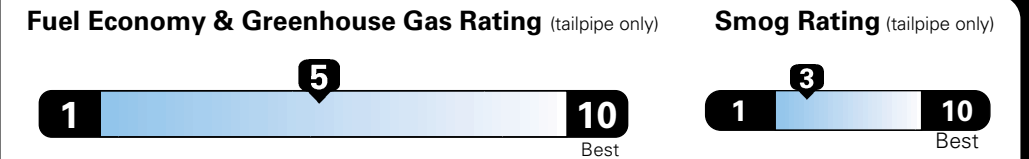

MANUFACTURER'S SUGGESTED RETAIL PRICE OF THIS MODEL INCLUDING DEALER PREPARATION

**Base Price: \$22,095**

**JEOP RENEGADE LATITUDE 4X2**  
**Exterior Color:** Omaha Orange Exterior Paint  
**Interior Color:** Black Interior Colors  
**Interior:** Deluxe Cloth High-Back Bucket Seats  
**Engine:** 2.4-Liter I4 MultiAir® Engine  
**Transmission:** 9-Speed 948TE Automatic Transmission

## Fuel Economy and Environment

**Flexible Fuel Vehicle  
 Gasoline-Ethanol (E85)**

**You spend  
 \$500  
 in fuel costs  
 over 5 years  
 compared to the  
 average new vehicle.**

**Annual fuel cost  
 \$1,450**