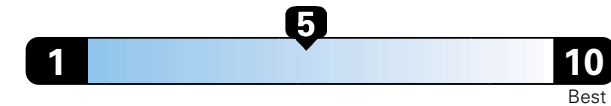

2018 MODEL YEAR

Jeep® RENEGADE LATITUDE FWD

For more information visit: www.jeep.com
or call 1-877-IAM-JEEP

FCA US LLC

THIS VEHICLE IS MANUFACTURED TO MEET SPECIFIC UNITED STATES REQUIREMENTS. THIS VEHICLE IS NOT MANUFACTURED FOR SALE OR REGISTRATION OUTSIDE OF THE UNITED STATES.

MANUFACTURER'S SUGGESTED RETAIL PRICE OF THIS MODEL INCLUDING DEALER PREPARATION

Base Price: $21,845

JEOP RENEGADE LATITUDE 4X2
Exterior Color: Glacier Metallic Exterior Paint
Interior Color: Black Interior Colors
Interior: Premium Cloth Bucket Seats
Engine: 2.4L I4 M-Air Engine
Transmission: 9-Speed 948TE Automatic Transmission

STANDARD EQUIPMENT (UNLESS REPLACED BY OPTIONAL EQUIPMENT)
FUNCTIONAL/SAFETY FEATURES

Advanced Multistage Front Airbags
Supplemental Side-Curtain Front and Rear Airbags
Supplemental Front Seat-Mounted Side Airbags
ParkView® Rear Back Up Camera
Keyless Go Push Button Start
Anti-Lock 4-Wheel Disc Brakes
Electric Park Brake
Electronic Stability Control
Electronic Roll Mitigation
All Speed Traction Control
Speed Control
Electric Power Steering
Capless Fuel Fill
Daytime Running Lamp System
Hill Start Assist
Tire Pressure Monitoring Display
Rear Window Wiper / Washer
Variable Intermittent Windshield Wipers