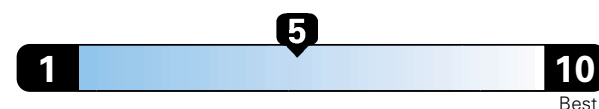

Fuel Economy & Greenhouse Gas Rating (tailpipe only)

This vehicle emits 357 grams CO2 per mile. The best emits 0 grams per mile (tailpipe only). Producing and distributing fuel also creates emissions; learn more at fuelconomy.gov.