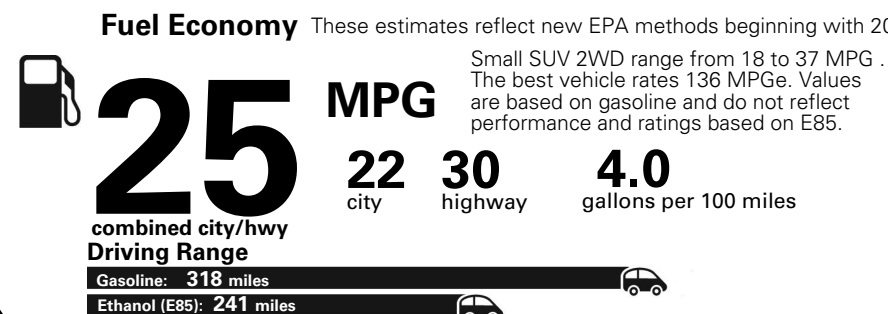

MANUFACTURER'S SUGGESTED RETAIL PRICE OF THIS MODEL INCLUDING DEALER PREPARATION

Base Price: \$21,945

JEEP RENEGADE LATITUDE 4X2
Exterior Color: Solar Yellow Exterior Paint
Interior Color: Black Interior Colors
Interior: Deluxe Cloth High-Back Bucket Seats
Engine: 2.4-Liter I4 MultiAir® Engine
Transmission: 9-Speed 948TE Automatic Transmission

Fuel Economy and Environment

E85 Flexible Fuel Vehicle Gasoline-Ethanol (E85)

You spend \$500
 in fuel costs over 5 years compared to the average new vehicle.

Annual fuel cost \$1,450

Actual results will vary for many reasons, including driving conditions and how you drive and maintain your vehicle. The average new vehicle gets 27 MPG and cost \$6,750 to fuel over 5 years. Cost estimates are based on 15,000 miles per year at \$2.40 per gallon. This is a dual fueled automobile. MPGe is miles per gasoline gallon equivalent. Vehicle emissions are a significant cause of climate change and smog.