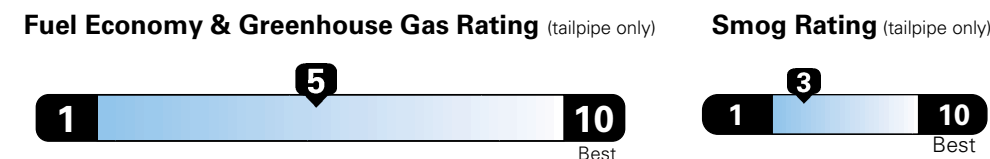

MANUFACTURER'S SUGGESTED RETAIL PRICE OF THIS MODEL INCLUDING DEALER PREPARATION

Base Price: \$21,945

JEEP RENEGADE LATITUDE 4X2
Exterior Color: Solar Yellow Exterior Paint
Interior Color: Black Interior Colors
Interior: Deluxe Cloth High-Back Bucket Seats
Engine: 2.4-Liter I4 MultiAir® Engine
Transmission: 9-Speed 948TE Automatic Transmission

Fuel Economy and Environment

E85 Flexible Fuel Vehicle Gasoline-Ethanol (E85)

You spend \$500
 in fuel costs over 5 years compared to the average new vehicle.

Annual fuel cost \$1,450

Actual results will vary for many reasons, including driving conditions and how you drive and maintain your vehicle. The average new vehicle gets 27 MPG and cost \$6,750 to fuel over 5 years. Cost estimates are based on 15,000 miles per year at \$2.40 per gallon. This is a dual fueled automobile. MPGe is miles per gasoline gallon equivalent. Vehicle emissions are a significant cause of climate change and smog.