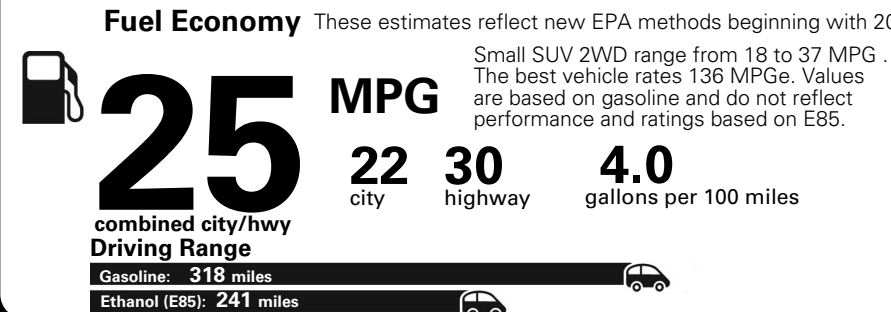

MANUFACTURER'S SUGGESTED RETAIL PRICE OF THIS MODEL INCLUDING DEALER PREPARATION

Base Price: \$21,845

JEOP RENEGADE LATITUDE 4X2
Exterior Color: Colorado Red Exterior Paint
Interior Color: Black Interior Colors
Interior: Premium Cloth Bucket Seats
Engine: 2.4-Liter I4 MultiAir® Engine
Transmission: 9-Speed 948TE Automatic Transmission

Fuel Economy and Environment

**E85 Flexible Fuel Vehicle
 Gasoline-Ethanol (E85)**

You spend \$500
 in fuel costs over 5 years compared to the average new vehicle.

Annual fuel cost \$1,450

Actual results will vary for many reasons, including driving conditions and how you drive and maintain your vehicle. The average new vehicle gets 27 MPG and cost \$6,750 to fuel over 5 years. Cost estimates are based on 15,000 miles per year at \$2.40 per gallon. This is a dual fueled automobile. MPGe is miles per gasoline gallon equivalent. Vehicle emissions are a significant cause of climate change and smog.