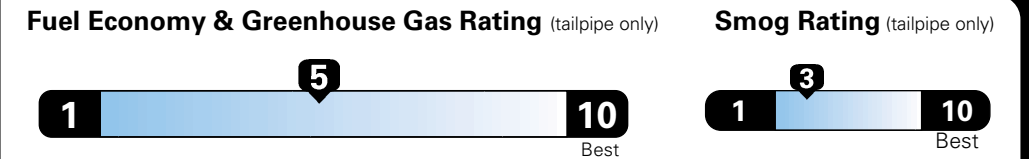

MANUFACTURER'S SUGGESTED RETAIL PRICE OF THIS MODEL INCLUDING DEALER PREPARATION

Base Price: \$21,845

JEOP RENEGADE LATITUDE 4X2
Exterior Color: Colorado Red Exterior Paint
Interior Color: Black Interior Colors
Interior: Premium Cloth Bucket Seats
Engine: 2.4-Liter I4 MultiAir® Engine
Transmission: 9-Speed 948TE Automatic Transmission

Fuel Economy and Environment

**E85 Flexible Fuel Vehicle
 Gasoline-Ethanol (E85)**

You spend \$500
 in fuel costs over 5 years compared to the average new vehicle.

Annual fuel cost \$1,450

Actual results will vary for many reasons, including driving conditions and how you drive and maintain your vehicle. The average new vehicle gets 27 MPG and cost \$6,750 to fuel over 5 years. Cost estimates are based on 15,000 miles per year at \$2.40 per gallon. This is a dual fueled automobile. MPGe is miles per gasoline gallon equivalent. Vehicle emissions are a significant cause of climate change and smog.