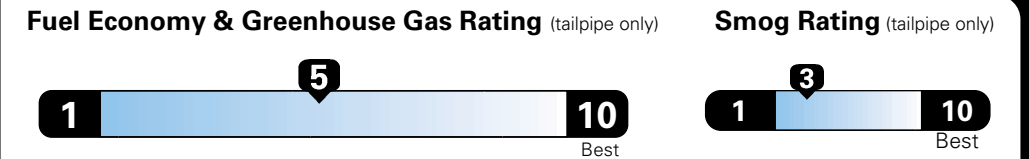

**You spend
$500
in fuel costs
over 5 years
compared to the
average new vehicle.**

This vehicle emits 357 grams CO2 per mile. The best emits 0 grams per mile (tailpipe only). Producing and distributing fuel also creates emissions; learn more at fuelconomy.gov.

Actual results will vary for many reasons, including driving conditions and how you drive and maintain your vehicle. The average new vehicle gets 27 MPG and cost $6,750 to fuel over 5 years. Cost estimates are based on 15,000 miles per year at $2.40 per gallon. This is a dual fueled automobile. MPGe is miles per gasoline gallon equivalent. Vehicle emissions are a significant cause of climate change and smog.

fuelconomy.gov

Calculate personalized estimates and compare vehicles

GOVERNMENT 5-STAR SAFETY RATINGS

This vehicle has not been rated by the government for frontal crash, side crash or rollover risk.

Source: National Highway Traffic Safety Administration (NHTSA)
www.safercar.gov or 1-888-327-4236

PARTS CONTENT INFORMATION

FOR VEHICLES IN THIS CARLINE:
U.S./CANADIAN PARTS CONTENT: 22%
MAJOR SOURCES OF FOREIGN PARTS CONTENT:

ITALY : 62%
NOTE: PARTS CONTENT DOES NOT INCLUDE FINAL ASSEMBLY, DISTRIBUTION, OR OTHER NON-PARTS COSTS.

FOR THIS VEHICLE:
FINAL ASSEMBLY POINT:
MELFI, ITALY
COUNTRY OF ORIGIN:
ENGINE: UNITED STATES
TRANSMISSION: UNITED STATES