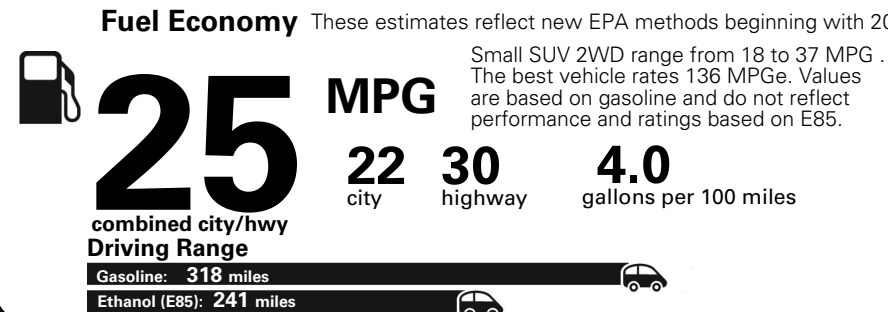

Popular Equipment Group $595
115-Volt Auxiliary Power Outlet
40 / 20 / 40 Rear Seat with Trunk Pass-Thru
Power 4-Way Driver Lumbar Adjust
Power 8-Way Driver Seat and Manual 4-Way Pass Seat
Auto-Dimming Rear View Mirror

2.4-Liter I4 MultiAir® Engine $1,530
Flex Fuel Vehicle
Gloss Black Steering Wheel Bezel
Federal Emissions

Destination Charge $1,445

TOTAL PRICE: * $26,310

WARRANTY COVERAGE
5-year or 60,000-mile Powertrain Limited Warranty.
3-year or 36,000-mile Basic Limited Warranty.
Ask Dealer for a copy of the limited warranties or see your owner's manual for details.

**5 YEAR / 60,000 MILE
POWERTRAIN WARRANTY**

Assembly Point/Port of Entry: BALTIMORE, MARYLAND, U.S.A. S.L. SHIP TO: SOLD TO:
VIN: ZAC-CJABB8JP-H39921 L4-VON: 9717 0606

THIS LABEL IS ADDED TO THIS VEHICLE TO COMPLY WITH FEDERAL LAW. THE LABEL CANNOT BE REMOVED OR ALTERED PRIOR TO DELIVERY TO THE ULTIMATE PURCHASER.

* STATE AND/OR LOCAL TAXES IF ANY, LICENSE AND TITLE FEES AND DEALER SUPPLIED AND INSTALLED OPTIONS AND ACCESSORIES ARE NOT INCLUDED IN THIS PRICE. DISCOUNT, IF ANY, IS BASED ON PRICE OF OPTIONS IF PURCHASED SEPARATELY.

Fuel Economy and Environment

**Flexible Fuel Vehicle
Gasoline-Ethanol (E85)**

**You spend
$500
in fuel costs
over 5 years
compared to the
average new vehicle.**