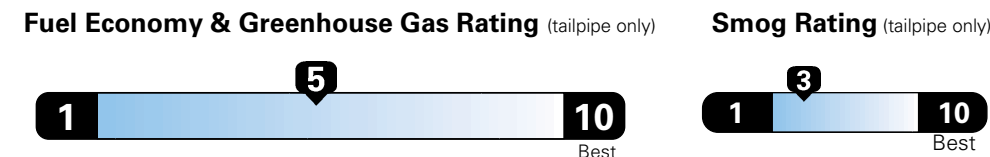

MANUFACTURER'S SUGGESTED RETAIL PRICE OF THIS MODEL INCLUDING DEALER PREPARATION

Base Price: **\$21,945**

JEOP RENEGADE LATITUDE 4X2

Exterior Color: Black Exterior Paint
Interior Color: Black / Ski Gray Interior Color
Interior: Premium Cloth Bucket Seats
Engine: 2.4-Liter I4 MultiAir® Engine
Transmission: 9-Speed 948TE Automatic Transmission

Fuel Economy and Environment

E85 Flexible Fuel Vehicle Gasoline-Ethanol (E85)

You spend \$500 in fuel costs over 5 years compared to the average new vehicle.

Annual fuel cost \$1,450

Actual results will vary for many reasons, including driving conditions and how you drive and maintain your vehicle. The average new vehicle gets 27 MPG and cost \$6,750 to fuel over 5 years. Cost estimates are based on 15,000 miles per year at \$2.40 per gallon. This is a dual fueled automobile. MPGe is miles per gasoline gallon equivalent. Vehicle emissions are a significant cause of climate change and smog.