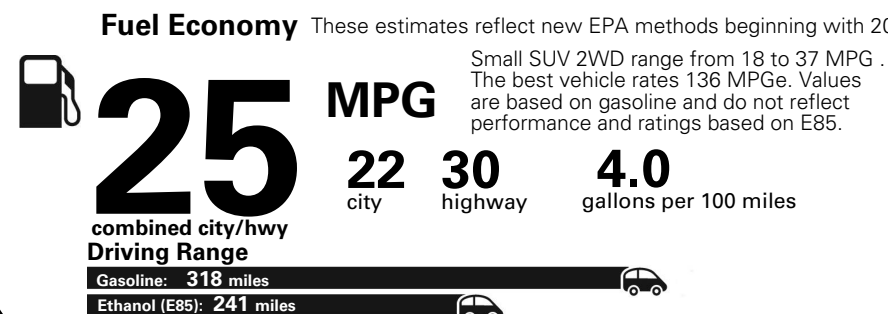

MANUFACTURER'S SUGGESTED RETAIL PRICE OF THIS MODEL INCLUDING DEALER PREPARATION

Base Price: **\$21,945**

JEOP RENEGADE LATITUDE 4X2

Exterior Color: Black Exterior Paint
Interior Color: Black / Ski Gray Interior Color
Interior: Premium Cloth Bucket Seats
Engine: 2.4-Liter I4 MultiAir® Engine
Transmission: 9-Speed 948TE Automatic Transmission

Fuel Economy and Environment

E85 Flexible Fuel Vehicle Gasoline-Ethanol (E85)

You spend \$500 in fuel costs over 5 years compared to the average new vehicle.

Annual fuel cost \$1,450

Actual results will vary for many reasons, including driving conditions and how you drive and maintain your vehicle. The average new vehicle gets 27 MPG and cost \$6,750 to fuel over 5 years. Cost estimates are based on 15,000 miles per year at \$2.40 per gallon. This is a dual fueled automobile. MPGe is miles per gasoline gallon equivalent. Vehicle emissions are a significant cause of climate change and smog.