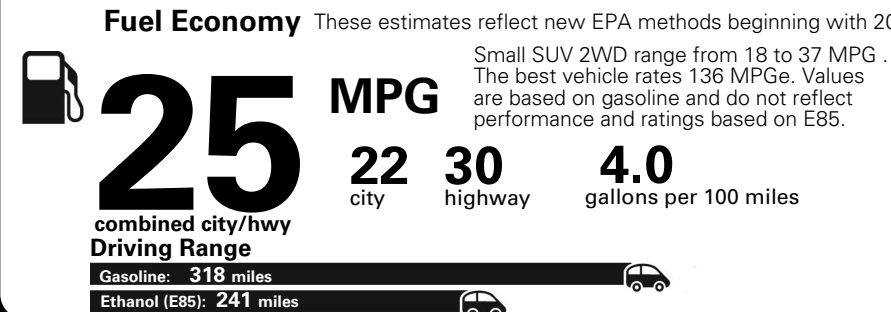

Fuel Economy and Environment

E85 Flexible Fuel Vehicle Gasoline-Ethanol (E85)

You spend **\$500** in fuel costs over 5 years compared to the average new vehicle.

Annual fuel cost **\$1,450**

This vehicle emits 357 grams CO2 per mile. The best emits 0 grams per mile (tailpipe only). Producing and distributing fuel also creates emissions; learn more at fuelconomy.gov.