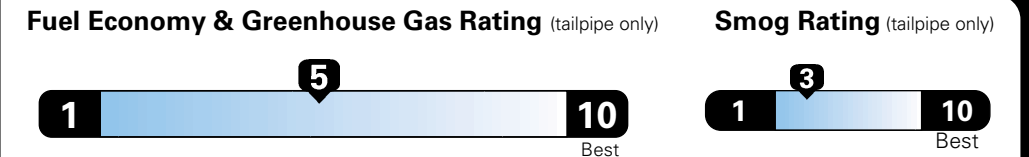

Fuel Economy and Environment

E85 Flexible Fuel Vehicle Gasoline-Ethanol (E85)

You spend **\$500** in fuel costs over 5 years compared to the average new vehicle.

Annual fuel cost **\$1,450**

This vehicle emits 357 grams CO2 per mile. The best emits 0 grams per mile (tailpipe only). Producing and distributing fuel also creates emissions; learn more at fuelconomy.gov.