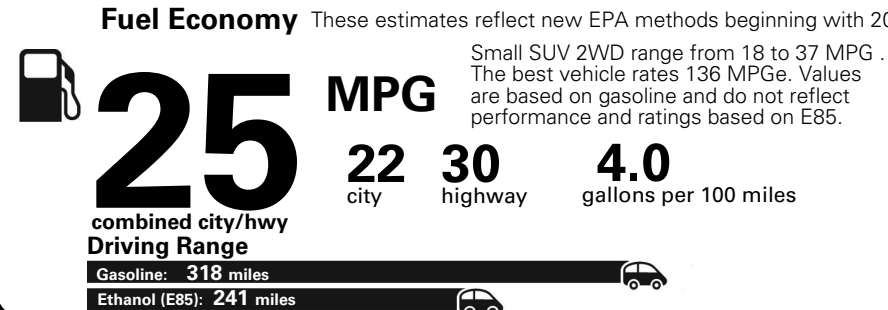

Popular Equipment Group $595
115-Volt Auxiliary Power Outlet
40 / 20 / 40 Rear Seat with Trunk Pass-Thru
Power 4-Way Driver Lumbar Adjust
Power 8-Way Driver Seat and Manual 4-Way Pass Seat
Auto-Dimming Rear View Mirror

2.4-Liter I4 MultiAir® Engine $1,530
Flex Fuel Vehicle
Gloss Black Steering Wheel Bezel
Federal Emissions

Destination Charge $1,495

TOTAL PRICE: * $26,510

WARRANTY COVERAGE
5-year or 60,000-mile Powertrain Limited Warranty.
3-year or 36,000-mile Basic Limited Warranty.
Ask Dealer for a copy of the limited warranties or see your owner's manual for details.

**5 YEAR / 60,000 MILE
POWERTRAIN WARRANTY**

Assembly Point/Port of Entry: BALTIMORE, MARYLAND, U.S.A. S.L. SHIP TO: SOLD TO:
VIN: ZAC-CJABB8JP-J09751 L4-VON: 7295 0905

THIS LABEL IS ADDED TO THIS VEHICLE TO COMPLY WITH FEDERAL LAW. THE LABEL CANNOT BE REMOVED OR ALTERED PRIOR TO DELIVERY TO THE ULTIMATE PURCHASER.

* STATE AND/OR LOCAL TAXES IF ANY, LICENSE AND TITLE FEES AND DEALER SUPPLIED AND INSTALLED OPTIONS AND ACCESSORIES ARE NOT INCLUDED IN THIS PRICE. DISCOUNT, IF ANY, IS BASED ON PRICE OF OPTIONS IF PURCHASED SEPARATELY.

Fuel Economy and Environment

**Flexible Fuel Vehicle
Gasoline-Ethanol (E85)**