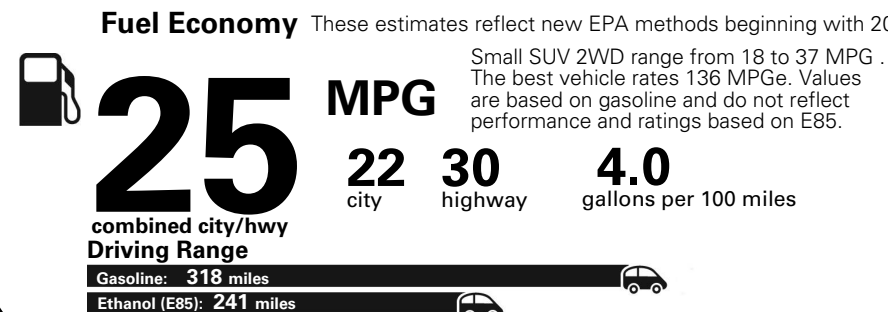

MANUFACTURER'S SUGGESTED RETAIL PRICE OF THIS MODEL INCLUDING DEALER PREPARATION

Base Price: \$22,095

JEOP RENEGADE LATITUDE 4X2
Exterior Color: Colorado Red Exterior Paint
Interior Color: Black Interior Colors
Interior: Premium Cloth Bucket Seats
Engine: 2.4-Liter I4 MultiAir® Engine
Transmission: 9-Speed 948TE Automatic Transmission

For more information visit: www.jeep.com
 or call 1-877-IAM-JEEP

FCA US LLC

Fuel Economy and Environment

**E85 Flexible Fuel Vehicle
 Gasoline-Ethanol (E85)**

**You spend
 \$500**
 in fuel costs
 over 5 years
 compared to the
 average new vehicle.