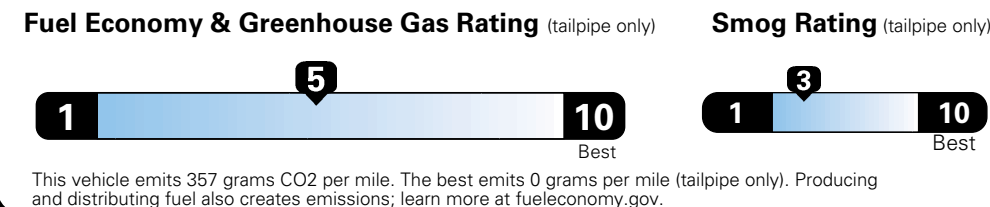

MANUFACTURER'S SUGGESTED RETAIL PRICE OF THIS MODEL INCLUDING DEALER PREPARATION

Base Price: \$22,095

JEOP RENEGADE LATITUDE 4X2
Exterior Color: Colorado Red Exterior Paint
Interior Color: Black Interior Colors
Interior: Premium Cloth Bucket Seats
Engine: 2.4-Liter I4 MultiAir® Engine
Transmission: 9-Speed 948TE Automatic Transmission

For more information visit: www.jeep.com
 or call 1-877-IAM-JEEP

FCA US LLC

Fuel Economy and Environment

**E85 Flexible Fuel Vehicle
 Gasoline-Ethanol (E85)**

**You spend
 \$500**
 in fuel costs
 over 5 years
 compared to the
 average new vehicle.

**Annual fuel cost
 \$1,450**

Actual results will vary for many reasons, including driving conditions and how you drive and maintain your vehicle. The average new vehicle gets 27 MPG and cost \$6,750 to fuel over 5 years. Cost estimates are based on 15,000 miles per year at \$2.40 per gallon. This is a dual fueled automobile. MPGe is miles per gasoline gallon equivalent. Vehicle emissions are a significant cause of climate change and smog.