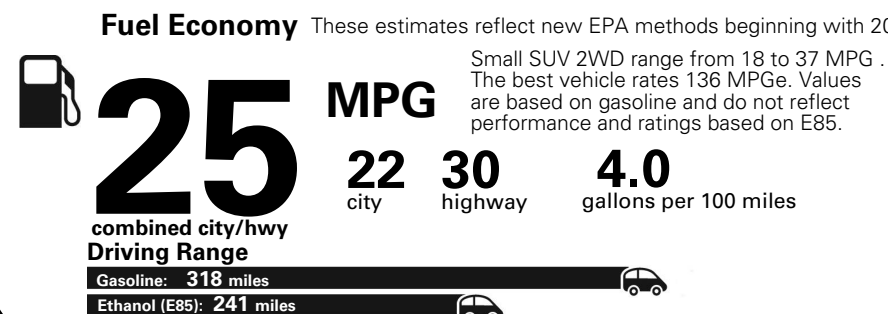

Fuel Economy and Environment

**E85 Flexible Fuel Vehicle
Gasoline-Ethanol (E85)**

You spend \$500
in fuel costs over 5 years compared to the average new vehicle.

Annual fuel cost \$1,450

This vehicle emits 357 grams CO2 per mile. The best emits 0 grams per mile (tailpipe only). Producing and distributing fuel also creates emissions; learn more at fuelconomy.gov.