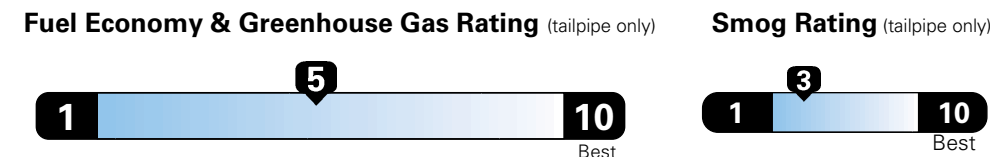

Fuel Economy and Environment

**E85 Flexible Fuel Vehicle
Gasoline-Ethanol (E85)**

You spend \$500
in fuel costs over 5 years compared to the average new vehicle.

Annual fuel cost \$1,450

This vehicle emits 357 grams CO2 per mile. The best emits 0 grams per mile (tailpipe only). Producing and distributing fuel also creates emissions; learn more at fuelconomy.gov.