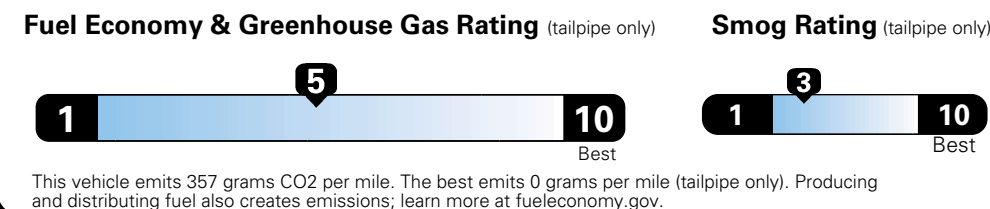

## Fuel Economy and Environment

**E85 Flexible Fuel Vehicle  
 Gasoline-Ethanol (E85)**

**You spend \$500**  
 in fuel costs over 5 years compared to the average new vehicle.

**Annual fuel cost \$1,450**