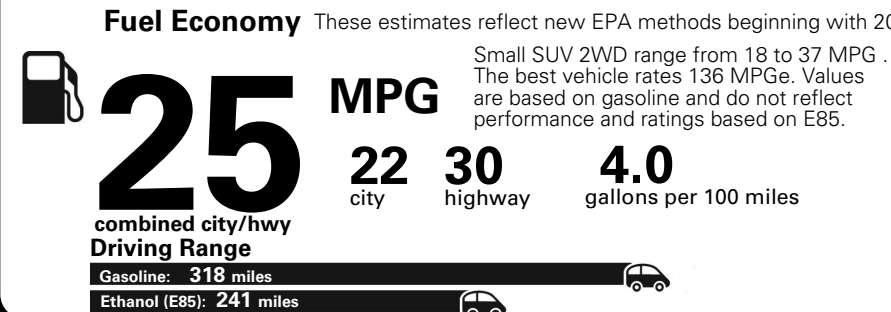

Deluxe Cloth High-Back Bucket Seats
Altitude Package
Black Accent Stitching
Exterior Mirrors with Turn Signals
18-Inch x 8.0-Inch Gloss Black Wheels
225/55R18 All Season Tires
Black Day Light Opening Moldings
Gloss Black Badging
Gloss Black Rear Fascia Applique
Gloss Black Instrument Panel Bezels
Premium Door Trim Panel

Passive Entry Remote-Start Package $395
Passive Entry / Keyless Go™

Remote-Start System (N/A w/Manual Transmission)
2.4-Liter I4 MultiAir® Engine $1,530

Flex Fuel Vehicle
Gloss Black Steering Wheel Bezel
Federal Emissions

Destination Charge $1,495

TOTAL PRICE: * $26,310

WARRANTY COVERAGE
5-year or 60,000-mile Powertrain Limited Warranty.
3-year or 36,000-mile Basic Limited Warranty.
Ask Dealer for a copy of the limited warranties or see your owner's manual for details.

**5 YEAR / 60,000 MILE
POWERTRAIN WARRANTY**

Assembly Point/Port of Entry: BALTIMORE, MARYLAND, U.S.A. S.L. SHIP TO: SOLD TO:
VIN: ZAC-CJABB8JP-J17848 L4-VON: 0342 0911

THIS LABEL IS ADDED TO THIS VEHICLE TO COMPLY WITH FEDERAL LAW. THE LABEL CANNOT BE REMOVED OR ALTERED PRIOR TO DELIVERY TO THE ULTIMATE PURCHASER.

* STATE AND/OR LOCAL TAXES IF ANY, LICENSE AND TITLE FEES AND DEALER SUPPLIED AND INSTALLED OPTIONS AND ACCESSORIES ARE NOT INCLUDED IN THIS PRICE. DISCOUNT, IF ANY, IS BASED ON PRICE OF OPTIONS IF PURCHASED SEPARATELY.

Fuel Economy and Environment

**Flexible Fuel Vehicle
Gasoline-Ethanol (E85)**