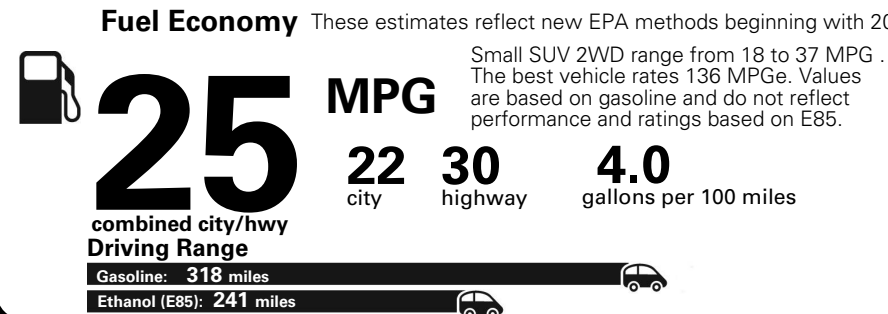

MANUFACTURER'S SUGGESTED RETAIL PRICE OF THIS MODEL INCLUDING DEALER PREPARATION

Base Price: \$22,095

JEOP RENEGADE LATITUDE 4X2
Exterior Color: Black Exterior Paint
Interior Color: Black Interior Colors
Interior: Premium Cloth Bucket Seats
Engine: 2.4-Liter I4 MultiAir[®] Engine
Transmission: 9-Speed 948TE Automatic Transmission

For more information visit: www.jeep.com
 or call 1-877-IAM-JEEP

FCA US LLC

Fuel Economy and Environment

**E85 Flexible Fuel Vehicle
 Gasoline-Ethanol (E85)**

You spend \$500
 in fuel costs over 5 years compared to the average new vehicle.