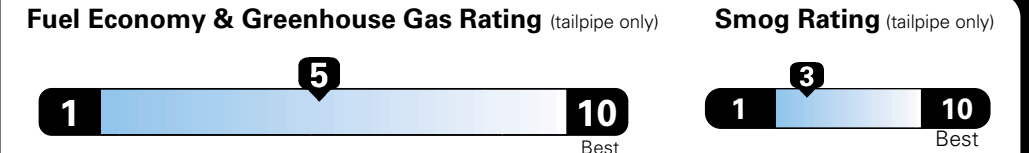

MANUFACTURER'S SUGGESTED RETAIL PRICE OF THIS MODEL INCLUDING DEALER PREPARATION

Base Price: \$22,095

JEOP RENEGADE LATITUDE 4X2
Exterior Color: Black Exterior Paint
Interior Color: Black Interior Colors
Interior: Premium Cloth Bucket Seats
Engine: 2.4-Liter I4 MultiAir[®] Engine
Transmission: 9-Speed 948TE Automatic Transmission

For more information visit: www.jeep.com
 or call 1-877-IAM-JEEP

FCA US LLC

Fuel Economy and Environment

**E85 Flexible Fuel Vehicle
 Gasoline-Ethanol (E85)**

You spend \$500
 in fuel costs over 5 years compared to the average new vehicle.

Annual fuel cost \$1,450

Actual results will vary for many reasons, including driving conditions and how you drive and maintain your vehicle. The average new vehicle gets 27 MPG and cost \$6,750 to fuel over 5 years. Cost estimates are based on 15,000 miles per year at \$2.40 per gallon. This is a dual fueled automobile. MPGe is miles per gasoline gallon equivalent. Vehicle emissions are a significant cause of climate change and smog.