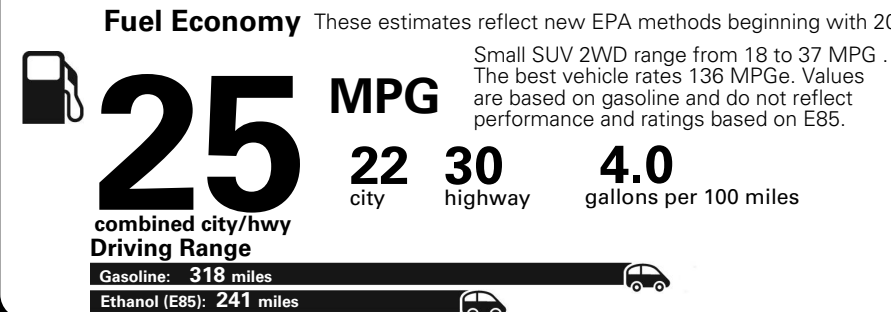

MANUFACTURER'S SUGGESTED RETAIL PRICE OF THIS MODEL INCLUDING DEALER PREPARATION

Base Price: \$22,095

JEOP RENEGADE LATITUDE 4X2
Exterior Color: Anvil Exterior Paint
Interior Color: Black / Ski Gray Interior Color
Interior: Premium Cloth Bucket Seats
Engine: 2.4-Liter I4 MultiAir® Engine
Transmission: 9-Speed 948TE Automatic Transmission

Fuel Economy and Environment

**Flexible Fuel Vehicle
 Gasoline-Ethanol (E85)**

**You spend
 \$500**
 in fuel costs
 over 5 years
 compared to the
 average new vehicle.

**Annual fuel cost
 \$1,450**

Actual results will vary for many reasons, including driving conditions and how you drive and maintain your vehicle. The average new vehicle gets 27 MPG and cost \$6,750 to fuel over 5 years. Cost estimates are based on 15,000 miles per year at \$2.40 per gallon. This is a dual fueled automobile. MPGe is miles per gasoline gallon equivalent. Vehicle emissions are a significant cause of climate change and smog.