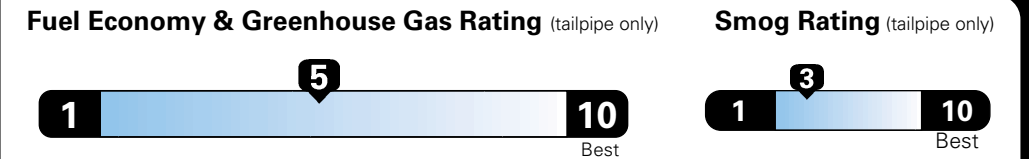

MANUFACTURER'S SUGGESTED RETAIL PRICE OF THIS MODEL INCLUDING DEALER PREPARATION

Base Price: \$22,095

JEOP RENEGADE LATITUDE 4X2
Exterior Color: Anvil Exterior Paint
Interior Color: Black / Ski Gray Interior Color
Interior: Premium Cloth Bucket Seats
Engine: 2.4-Liter I4 MultiAir® Engine
Transmission: 9-Speed 948TE Automatic Transmission

Fuel Economy and Environment

**Flexible Fuel Vehicle
 Gasoline-Ethanol (E85)**

**You spend
 \$500**
 in fuel costs
 over 5 years
 compared to the
 average new vehicle.

**Annual fuel cost
 \$1,450**

Actual results will vary for many reasons, including driving conditions and how you drive and maintain your vehicle. The average new vehicle gets 27 MPG and cost \$6,750 to fuel over 5 years. Cost estimates are based on 15,000 miles per year at \$2.40 per gallon. This is a dual fueled automobile. MPGe is miles per gasoline gallon equivalent. Vehicle emissions are a significant cause of climate change and smog.