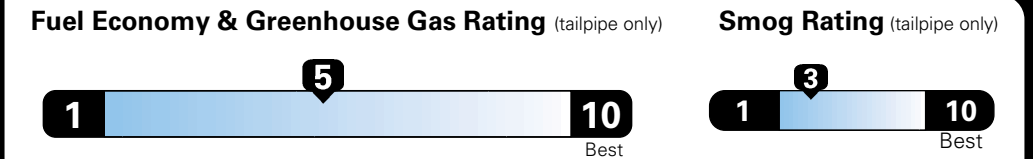

MANUFACTURER'S SUGGESTED RETAIL PRICE OF THIS MODEL INCLUDING DEALER PREPARATION

Base Price: \$22,095

JEOP RENEGADE LATITUDE 4X2
Exterior Color: Anvil Exterior Paint
Interior Color: Black Interior Colors
Interior: Premium Cloth Bucket Seats
Engine: 2.4-Liter I4 MultiAir® Engine
Transmission: 9-Speed 948TE Automatic Transmission

Fuel Economy and Environment

**E85 Flexible Fuel Vehicle
 Gasoline-Ethanol (E85)**

You spend \$500
 in fuel costs over 5 years compared to the average new vehicle.

Annual fuel cost \$1,450

Actual results will vary for many reasons, including driving conditions and how you drive and maintain your vehicle. The average new vehicle gets 27 MPG and cost \$6,750 to fuel over 5 years. Cost estimates are based on 15,000 miles per year at \$2.40 per gallon. This is a dual fueled automobile. MPGe is miles per gasoline gallon equivalent. Vehicle emissions are a significant cause of climate change and smog.