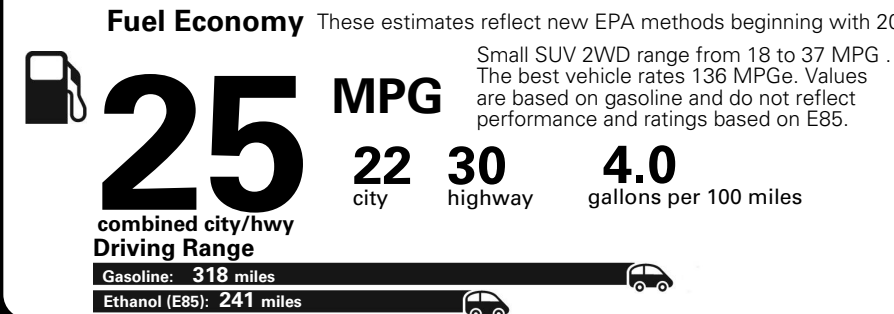

MANUFACTURER'S SUGGESTED RETAIL PRICE OF THIS MODEL INCLUDING DEALER PREPARATION

Base Price: \$22,095

JEOP RENEGADE LATITUDE 4X2
Exterior Color: Anvil Exterior Paint
Interior Color: Black Interior Colors
Interior: Premium Cloth Bucket Seats
Engine: 2.4-Liter I4 MultiAir® Engine
Transmission: 9-Speed 948TE Automatic Transmission

Fuel Economy and Environment

**E85 Flexible Fuel Vehicle
 Gasoline-Ethanol (E85)**

You spend \$500
 in fuel costs over 5 years compared to the average new vehicle.

Annual fuel cost \$1,450

Actual results will vary for many reasons, including driving conditions and how you drive and maintain your vehicle. The average new vehicle gets 27 MPG and cost \$6,750 to fuel over 5 years. Cost estimates are based on 15,000 miles per year at \$2.40 per gallon. This is a dual fueled automobile. MPGe is miles per gasoline gallon equivalent. Vehicle emissions are a significant cause of climate change and smog.