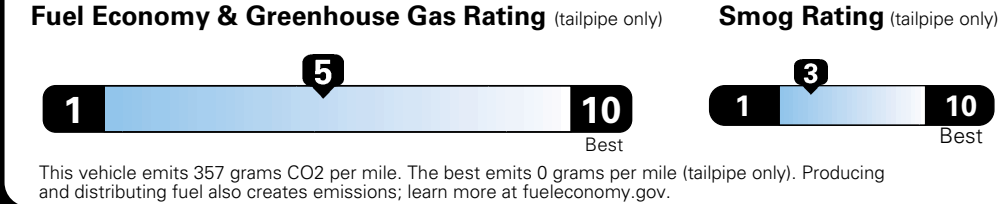

## Fuel Economy and Environment

**E85 Flexible Fuel Vehicle  
 Gasoline-Ethanol (E85)**

**You spend \$500**  
 in fuel costs over 5 years compared to the average new vehicle.

**Annual fuel cost \$1,450**

Actual results will vary for many reasons, including driving conditions and how you drive and maintain your vehicle. The average new vehicle gets 27 MPG and cost \$6,750 to fuel over 5 years. Cost estimates are based on 15,000 miles per year at \$2.40 per gallon. This is a dual fueled automobile. MPGe is miles per gasoline gallon equivalent. Vehicle emissions are a significant cause of climate change and smog.