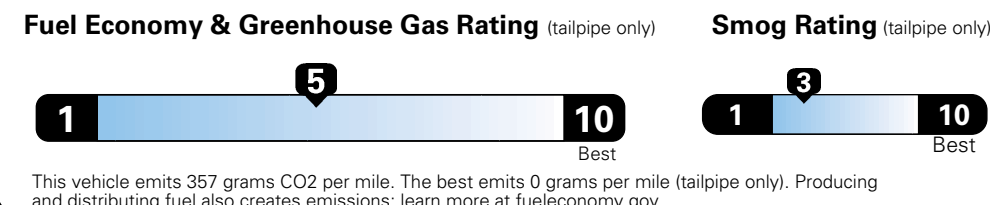

MANUFACTURER'S SUGGESTED RETAIL PRICE OF THIS MODEL INCLUDING DEALER PREPARATION

Base Price: \$22,095

JEOP RENEGADE LATITUDE 4X2
Exterior Color: Black Exterior Paint
Interior Color: Black Interior Colors
Interior: Premium Cloth Bucket Seats
Engine: 2.4-Liter I4 MultiAir[®] Engine
Transmission: 9-Speed 948TE Automatic Transmission

For more information visit: www.jeep.com
 or call 1-877-IAM-JEEP

FCA US LLC

Fuel Economy and Environment

**Flexible Fuel Vehicle
 Gasoline-Ethanol (E85)**

**You spend
 \$500**
 in fuel costs
 over 5 years
 compared to the
 average new vehicle.

**Annual fuel cost
 \$1,450**

Actual results will vary for many reasons, including driving conditions and how you drive and maintain your vehicle. The average new vehicle gets 27 MPG and cost \$6,750 to fuel over 5 years. Cost estimates are based on 15,000 miles per year at \$2.40 per gallon. This is a dual fueled automobile. MPGe is miles per gasoline gallon equivalent. Vehicle emissions are a significant cause of climate change and smog.