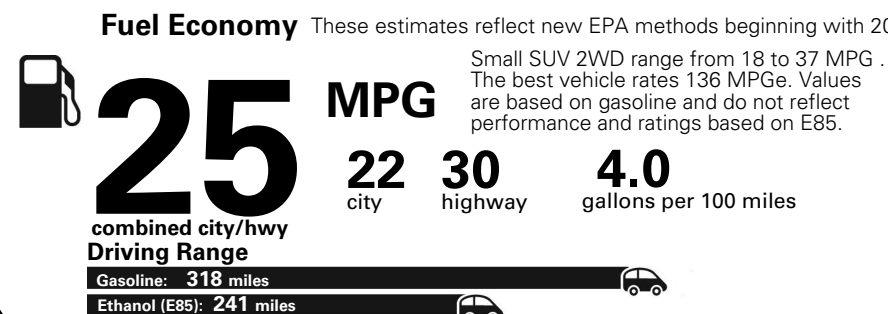

MANUFACTURER'S SUGGESTED RETAIL PRICE OF THIS MODEL INCLUDING DEALER PREPARATION

Base Price: \$22,095

JEOP RENEGADE LATITUDE 4X2
Exterior Color: Black Exterior Paint
Interior Color: Black Interior Colors
Interior: Premium Cloth Bucket Seats
Engine: 2.4-Liter I4 MultiAir[®] Engine
Transmission: 9-Speed 948TE Automatic Transmission

For more information visit: www.jeep.com
 or call 1-877-IAM-JEEP

FCA US LLC

Fuel Economy and Environment

**Flexible Fuel Vehicle
 Gasoline-Ethanol (E85)**

**You spend
 \$500**
 in fuel costs
 over 5 years
 compared to the
 average new vehicle.