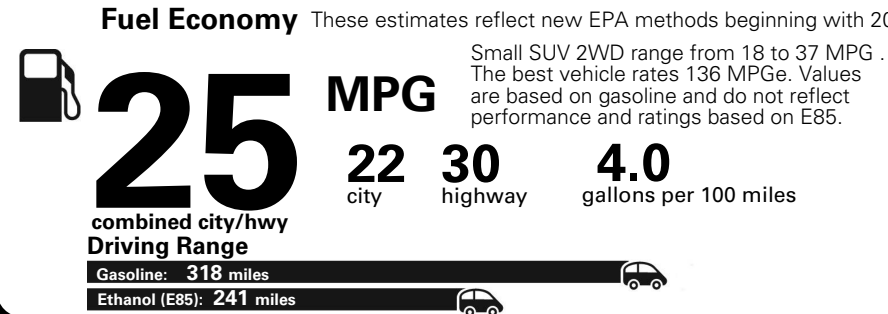

MANUFACTURER'S SUGGESTED RETAIL PRICE OF THIS MODEL INCLUDING DEALER PREPARATION

Base Price: \$22,095

JEOP RENEGADE LATITUDE 4X2
Exterior Color: Granite Crystal Metallic Clear-Coat Exterior Paint
Interior Color: Black Interior Colors
Interior: Premium Cloth Bucket Seats
Engine: 2.4-Liter I4 MultiAir® Engine
Transmission: 9-Speed 948TE Automatic Transmission

For more information visit: www.jeep.com
 or call 1-877-IAM-JEEP

FCA US LLC

Fuel Economy and Environment

**Flexible Fuel Vehicle
 Gasoline-Ethanol (E85)**

**You spend
 \$500**
 in fuel costs
 over 5 years
 compared to the
 average new vehicle.