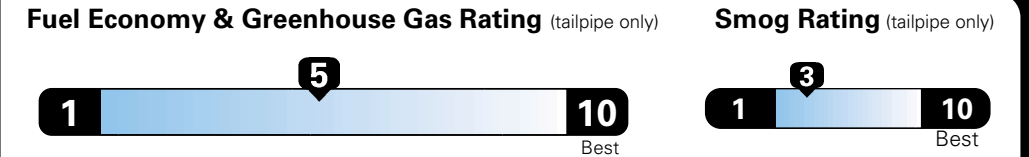

MANUFACTURER'S SUGGESTED RETAIL PRICE OF THIS MODEL INCLUDING DEALER PREPARATION

Base Price: \$22,095

JEOP RENEGADE LATITUDE 4X2
Exterior Color: Granite Crystal Metallic Clear-Coat Exterior Paint
Interior Color: Black Interior Colors
Interior: Premium Cloth Bucket Seats
Engine: 2.4-Liter I4 MultiAir® Engine
Transmission: 9-Speed 948TE Automatic Transmission

For more information visit: www.jeep.com
 or call 1-877-IAM-JEEP

FCA US LLC

Fuel Economy and Environment

**Flexible Fuel Vehicle
 Gasoline-Ethanol (E85)**

**You spend
 \$500**
 in fuel costs
 over 5 years
 compared to the
 average new vehicle.

**Annual fuel cost
 \$1,450**

Actual results will vary for many reasons, including driving conditions and how you drive and maintain your vehicle. The average new vehicle gets 27 MPG and cost \$6,750 to fuel over 5 years. Cost estimates are based on 15,000 miles per year at \$2.40 per gallon. This is a dual fueled automobile. MPGe is miles per gasoline gallon equivalent. Vehicle emissions are a significant cause of climate change and smog.