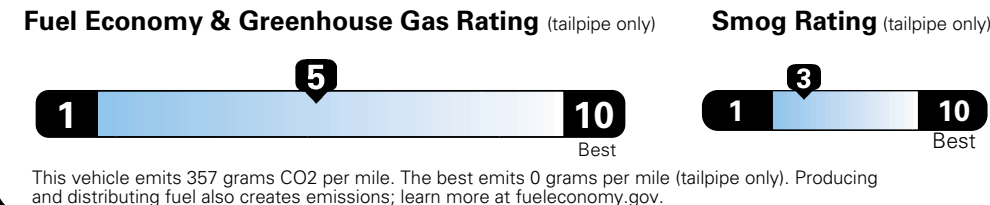

MANUFACTURER'S SUGGESTED RETAIL PRICE OF THIS MODEL INCLUDING DEALER PREPARATION

Base Price: \$22,095

JEOP RENEGADE LATITUDE 4X2
Exterior Color: Jetset Blue Exterior Paint
Interior Color: Black Interior Colors
Interior: Premium Cloth Bucket Seats
Engine: 2.4-Liter I4 MultiAir® Engine
Transmission: 9-Speed 948TE Automatic Transmission

For more information visit: www.jeep.com
 or call 1-877-IAM-JEEP

FCA US LLC

Fuel Economy and Environment

**Flexible Fuel Vehicle
 Gasoline-Ethanol (E85)**

**You spend
 \$500**
 in fuel costs
 over 5 years
 compared to the
 average new vehicle.

**Annual fuel cost
 \$1,450**

Actual results will vary for many reasons, including driving conditions and how you drive and maintain your vehicle. The average new vehicle gets 27 MPG and cost \$6,750 to fuel over 5 years. Cost estimates are based on 15,000 miles per year at \$2.40 per gallon. This is a dual fueled automobile. MPGe is miles per gasoline gallon equivalent. Vehicle emissions are a significant cause of climate change and smog.