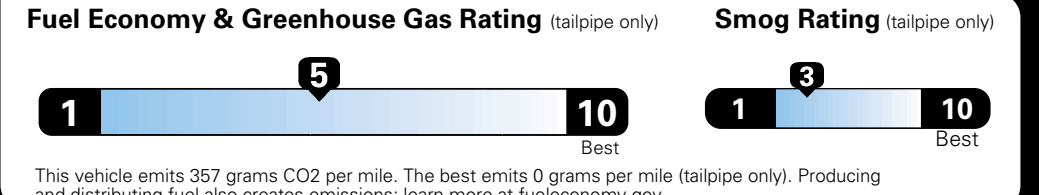

MANUFACTURER'S SUGGESTED RETAIL PRICE OF THIS MODEL INCLUDING DEALER PREPARATION

Base Price: \$22,095

JEOP RENEGADE LATITUDE 4X2
Exterior Color: Black Exterior Paint
Interior Color: Black Interior Colors
Interior: Premium Cloth Bucket Seats
Engine: 2.4-Liter I4 MultiAir® Engine
Transmission: 9-Speed 948TE Automatic Transmission

For more information visit: www.jeep.com
 or call 1-877-IAM-JEEP

FCA US LLC

Fuel Economy and Environment

**Flexible Fuel Vehicle
 Gasoline-Ethanol (E85)**

**You spend
 \$500
 in fuel costs
 over 5 years
 compared to the
 average new vehicle.**

**Annual fuel cost
 \$1,450**

Actual results will vary for many reasons, including driving conditions and how you drive and maintain your vehicle. The average new vehicle gets 27 MPG and cost \$6,750 to fuel over 5 years. Cost estimates are based on 15,000 miles per year at \$2.40 per gallon. This is a dual fueled automobile. MPGe is miles per gasoline gallon equivalent. Vehicle emissions are a significant cause of climate change and smog.