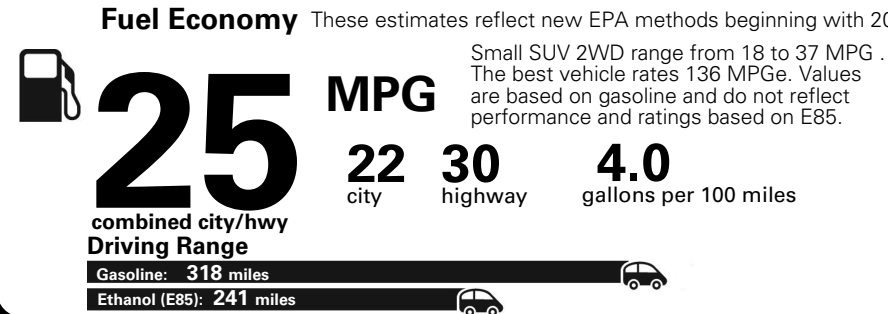

MANUFACTURER'S SUGGESTED RETAIL PRICE OF THIS MODEL INCLUDING DEALER PREPARATION

Base Price: \$22,095

JEOP RENEGADE LATITUDE 4X2
Exterior Color: Black Exterior Paint
Interior Color: Black Interior Colors
Interior: Premium Cloth Bucket Seats
Engine: 2.4-Liter I4 MultiAir® Engine
Transmission: 9-Speed 948TE Automatic Transmission

For more information visit: www.jeep.com
 or call 1-877-IAM-JEEP

FCA US LLC

Fuel Economy and Environment

**Flexible Fuel Vehicle
 Gasoline-Ethanol (E85)**

**You spend
 \$500
 in fuel costs
 over 5 years
 compared to the
 average new vehicle.**