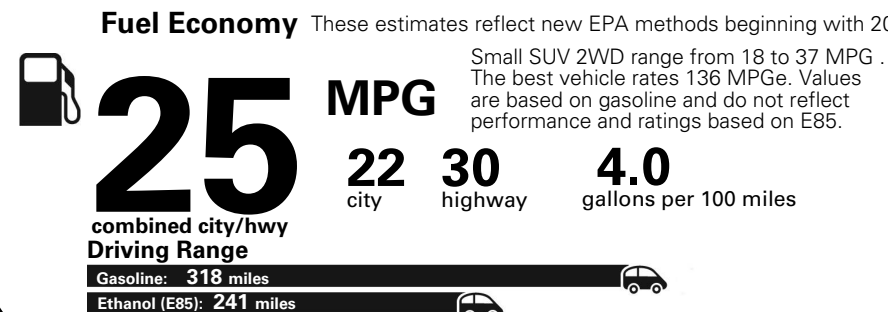

MANUFACTURER'S SUGGESTED RETAIL PRICE OF THIS MODEL INCLUDING DEALER PREPARATION

Base Price: \$22,095

JEOP RENEGADE LATITUDE 4X2
Exterior Color: Jetset Blue Exterior Paint
Interior Color: Black Interior Colors
Interior: Premium Cloth Bucket Seats
Engine: 2.4-Liter I4 MultiAir® Engine
Transmission: 9-Speed 948TE Automatic Transmission

For more information visit: www.jeep.com
 or call 1-877-IAM-JEEP

FCA US LLC

Fuel Economy and Environment

**E85 Flexible Fuel Vehicle
 Gasoline-Ethanol (E85)**

You spend \$500
 in fuel costs over 5 years compared to the average new vehicle.