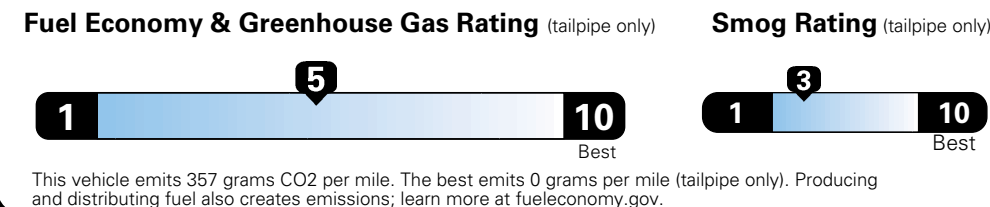

MANUFACTURER'S SUGGESTED RETAIL PRICE OF THIS MODEL INCLUDING DEALER PREPARATION

Base Price: \$22,095

JEOP RENEGADE LATITUDE 4X2
Exterior Color: Jetset Blue Exterior Paint
Interior Color: Black Interior Colors
Interior: Premium Cloth Bucket Seats
Engine: 2.4-Liter I4 MultiAir® Engine
Transmission: 9-Speed 948TE Automatic Transmission

For more information visit: www.jeep.com
 or call 1-877-IAM-JEEP

FCA US LLC

Fuel Economy and Environment

**E85 Flexible Fuel Vehicle
 Gasoline-Ethanol (E85)**

You spend \$500
 in fuel costs over 5 years compared to the average new vehicle.

Annual fuel cost \$1,450

Actual results will vary for many reasons, including driving conditions and how you drive and maintain your vehicle. The average new vehicle gets 27 MPG and cost \$6,750 to fuel over 5 years. Cost estimates are based on 15,000 miles per year at \$2.40 per gallon. This is a dual fueled automobile. MPGe is miles per gasoline gallon equivalent. Vehicle emissions are a significant cause of climate change and smog.