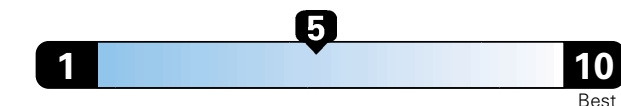

2018 MODEL YEAR

Jeep RENEGADE LATITUDE FWD

For more information visit: www.jeep.com
or call 1-877-IAM-JEEP

FCA US LLC

THIS VEHICLE IS MANUFACTURED TO MEET SPECIFIC UNITED STATES REQUIREMENTS. THIS VEHICLE IS NOT MANUFACTURED FOR SALE OR REGISTRATION OUTSIDE OF THE UNITED STATES.

MANUFACTURER'S SUGGESTED RETAIL PRICE OF THIS MODEL INCLUDING DEALER PREPARATION

Base Price: $22,095

JEOP RENEGADE LATITUDE 4X2
Exterior Color: Granite Crystal Metallic Clear-Coat Exterior Paint
Interior Color: Black Interior Colors
Interior: Premium Cloth Bucket Seats
Engine: 2.4L I4 M-Air Engine
Transmission: 9-Speed 948TE Automatic Transmission
STANDARD EQUIPMENT (UNLESS REPLACED BY OPTIONAL EQUIPMENT)
FUNCTIONAL/SAFETY FEATURES