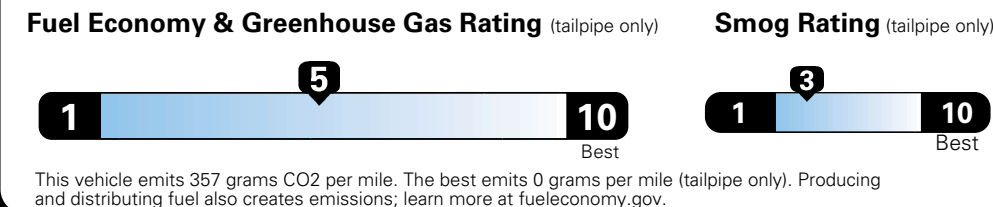

MANUFACTURER'S SUGGESTED RETAIL PRICE OF THIS MODEL INCLUDING DEALER PREPARATION

Base Price: \$22,095

JEOP RENEGADE LATITUDE 4X2
Exterior Color: Black Exterior Paint
Interior Color: Black Interior Colors
Interior: Premium Cloth Bucket Seats
Engine: 2.4-Liter I4 MultiAir[®] Engine
Transmission: 9-Speed 948TE Automatic Transmission

For more information visit: www.jeep.com
 or call 1-877-IAM-JEEP

FCA US LLC

Fuel Economy and Environment

**Flexible Fuel Vehicle
 Gasoline-Ethanol (E85)**

**You spend
 \$500**
 in fuel costs
 over 5 years
 compared to the
 average new vehicle.

**Annual fuel cost
 \$1,450**

Actual results will vary for many reasons, including driving conditions and how you drive and maintain your vehicle. The average new vehicle gets 27 MPG and cost \$6,750 to fuel over 5 years. Cost estimates are based on 15,000 miles per year at \$2.40 per gallon. This is a dual fueled automobile. MPGe is miles per gasoline gallon equivalent. Vehicle emissions are a significant cause of climate change and smog.