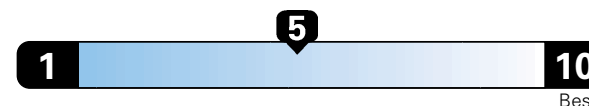

This vehicle emits 357 grams CO2 per mile. The best emits 0 grams per mile (tailpipe only). Producing and distributing fuel also creates emissions; learn more at fuel economy.gov.

Smog Rating (tailpipe only)