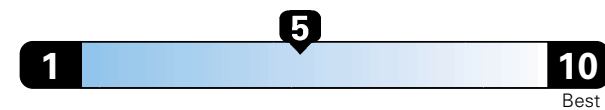

This vehicle emits 357 grams CO2 per mile. The best emits 0 grams per mile (tailpipe only). Producing and distributing fuel also creates emissions; learn more at fuel economy.gov.

Smog Rating (tailpipe only)