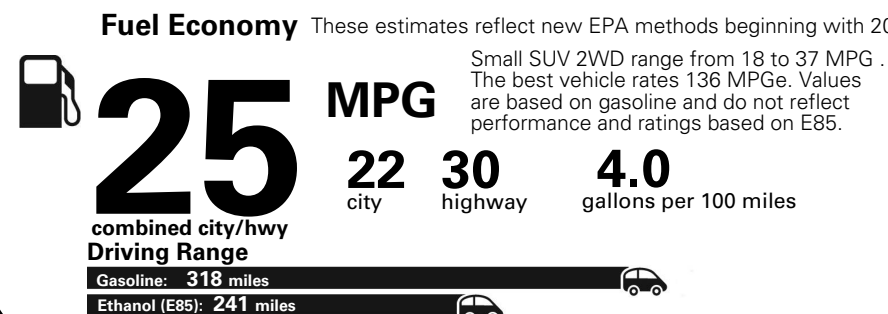

MANUFACTURER'S SUGGESTED RETAIL PRICE OF THIS MODEL INCLUDING DEALER PREPARATION

Base Price: \$22,095

JEOP RENEGADE LATITUDE 4X2
Exterior Color: Colorado Red Exterior Paint
Interior Color: Black Interior Colors
Interior: Premium Cloth Bucket Seats
Engine: 2.4-Liter I4 MultiAir[®] Engine
Transmission: 9-Speed 948TE Automatic Transmission

For more information visit: www.jeep.com
 or call 1-877-IAM-JEEP

FCA US LLC

Fuel Economy and Environment

**E85 Flexible Fuel Vehicle
 Gasoline-Ethanol (E85)**

You spend \$500
 in fuel costs over 5 years compared to the average new vehicle.