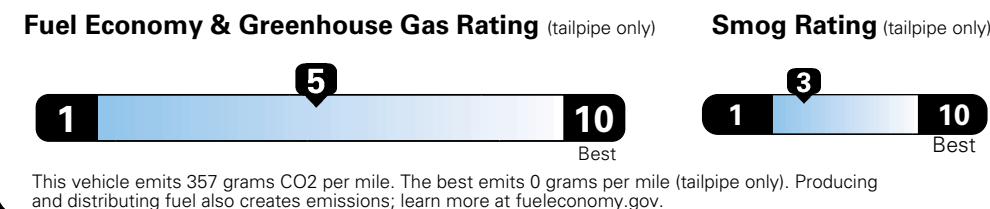

MANUFACTURER'S SUGGESTED RETAIL PRICE OF THIS MODEL INCLUDING DEALER PREPARATION

Base Price: \$22,095

JEOP RENEGADE LATITUDE 4X2
Exterior Color: Colorado Red Exterior Paint
Interior Color: Black Interior Colors
Interior: Premium Cloth Bucket Seats
Engine: 2.4-Liter I4 MultiAir[®] Engine
Transmission: 9-Speed 948TE Automatic Transmission

For more information visit: www.jeep.com
 or call 1-877-IAM-JEEP

FCA US LLC

Fuel Economy and Environment

**E85 Flexible Fuel Vehicle
 Gasoline-Ethanol (E85)**

You spend \$500
 in fuel costs over 5 years compared to the average new vehicle.

Annual fuel cost \$1,450

Actual results will vary for many reasons, including driving conditions and how you drive and maintain your vehicle. The average new vehicle gets 27 MPG and cost \$6,750 to fuel over 5 years. Cost estimates are based on 15,000 miles per year at \$2.40 per gallon. This is a dual fueled automobile. MPGe is miles per gasoline gallon equivalent. Vehicle emissions are a significant cause of climate change and smog.