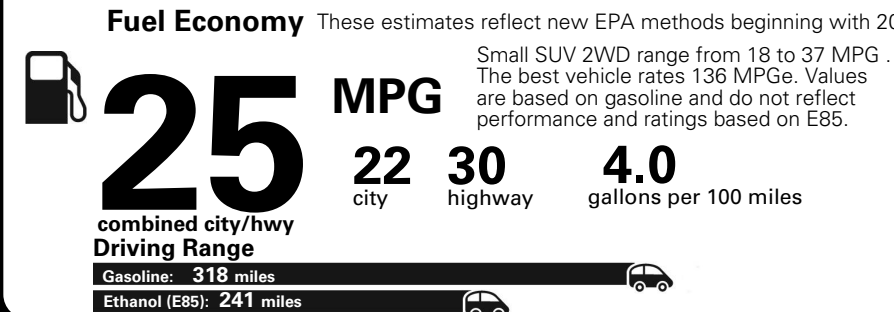

MANUFACTURER'S SUGGESTED RETAIL PRICE OF THIS MODEL INCLUDING DEALER PREPARATION

Base Price: \$22,095

JEOP RENEGADE LATITUDE 4X2
Exterior Color: Alpine White Exterior Paint
Interior Color: Black Interior Colors
Interior: Deluxe Cloth High-Back Bucket Seats
Engine: 2.4-Liter I4 MultiAir® Engine
Transmission: 9-Speed 948TE Automatic Transmission

Fuel Economy and Environment

**Flexible Fuel Vehicle
 Gasoline-Ethanol (E85)**

**You spend
 \$500
 in fuel costs
 over 5 years**
 compared to the average new vehicle.

**Annual fuel cost
 \$1,450**

Actual results will vary for many reasons, including driving conditions and how you drive and maintain your vehicle. The average new vehicle gets 27 MPG and cost \$6,750 to fuel over 5 years. Cost estimates are based on 15,000 miles per year at \$2.40 per gallon. This is a dual fueled automobile. MPGe is miles per gasoline gallon equivalent. Vehicle emissions are a significant cause of climate change and smog.