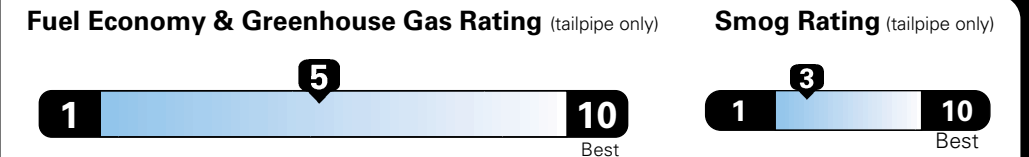

MANUFACTURER'S SUGGESTED RETAIL PRICE OF THIS MODEL INCLUDING DEALER PREPARATION

Base Price: \$22,095

JEOP RENEGADE LATITUDE 4X2
Exterior Color: Alpine White Exterior Paint
Interior Color: Black Interior Colors
Interior: Deluxe Cloth High-Back Bucket Seats
Engine: 2.4-Liter I4 MultiAir® Engine
Transmission: 9-Speed 948TE Automatic Transmission

Fuel Economy and Environment

**Flexible Fuel Vehicle
 Gasoline-Ethanol (E85)**

**You spend
 \$500
 in fuel costs
 over 5 years**
 compared to the average new vehicle.

**Annual fuel cost
 \$1,450**

Actual results will vary for many reasons, including driving conditions and how you drive and maintain your vehicle. The average new vehicle gets 27 MPG and cost \$6,750 to fuel over 5 years. Cost estimates are based on 15,000 miles per year at \$2.40 per gallon. This is a dual fueled automobile. MPGe is miles per gasoline gallon equivalent. Vehicle emissions are a significant cause of climate change and smog.