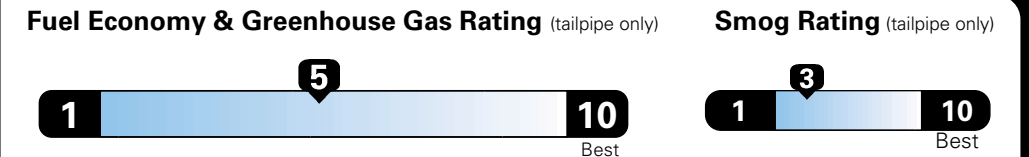

MANUFACTURER'S SUGGESTED RETAIL PRICE OF THIS MODEL INCLUDING DEALER PREPARATION

Base Price: \$22,095

JEOP RENEGADE LATITUDE 4X2
Exterior Color: Omaha Orange Exterior Paint
Interior Color: Black Interior Colors
Interior: Deluxe Cloth High-Back Bucket Seats
Engine: 2.4-Liter I4 MultiAir® Engine
Transmission: 9-Speed 948TE Automatic Transmission

Fuel Economy and Environment

**E85 Flexible Fuel Vehicle
 Gasoline-Ethanol (E85)**

You spend \$500
 in fuel costs over 5 years compared to the average new vehicle.

Annual fuel cost \$1,450

Actual results will vary for many reasons, including driving conditions and how you drive and maintain your vehicle. The average new vehicle gets 27 MPG and cost \$6,750 to fuel over 5 years. Cost estimates are based on 15,000 miles per year at \$2.40 per gallon. This is a dual fueled automobile. MPGe is miles per gasoline gallon equivalent. Vehicle emissions are a significant cause of climate change and smog.