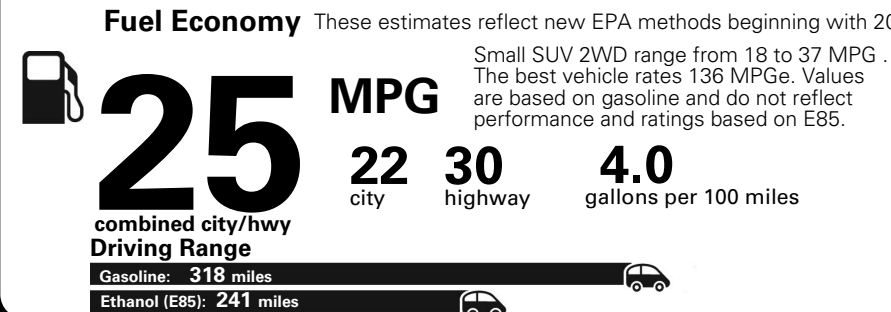

MANUFACTURER'S SUGGESTED RETAIL PRICE OF THIS MODEL INCLUDING DEALER PREPARATION

Base Price: \$22,095

JEOP RENEGADE LATITUDE 4X2
Exterior Color: Omaha Orange Exterior Paint
Interior Color: Black Interior Colors
Interior: Deluxe Cloth High-Back Bucket Seats
Engine: 2.4-Liter I4 MultiAir® Engine
Transmission: 9-Speed 948TE Automatic Transmission

Fuel Economy and Environment

**E85 Flexible Fuel Vehicle
 Gasoline-Ethanol (E85)**

You spend \$500
 in fuel costs over 5 years compared to the average new vehicle.

Annual fuel cost \$1,450

Actual results will vary for many reasons, including driving conditions and how you drive and maintain your vehicle. The average new vehicle gets 27 MPG and cost \$6,750 to fuel over 5 years. Cost estimates are based on 15,000 miles per year at \$2.40 per gallon. This is a dual fueled automobile. MPGe is miles per gasoline gallon equivalent. Vehicle emissions are a significant cause of climate change and smog.