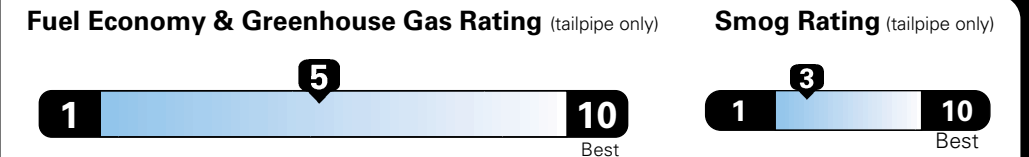

MANUFACTURER'S SUGGESTED RETAIL PRICE OF THIS MODEL INCLUDING DEALER PREPARATION

Base Price: \$22,095

JEOP RENEGADE LATITUDE 4X2
Exterior Color: Black Exterior Paint
Interior Color: Black Interior Colors
Interior: Deluxe Cloth High-Back Bucket Seats
Engine: 2.4-Liter I4 MultiAir® Engine
Transmission: 9-Speed 948TE Automatic Transmission

Fuel Economy and Environment

**Flexible Fuel Vehicle
 Gasoline-Ethanol (E85)**

**You spend
 \$500
 in fuel costs
 over 5 years
 compared to the
 average new vehicle.**

**Annual fuel cost
 \$1,450**

Actual results will vary for many reasons, including driving conditions and how you drive and maintain your vehicle. The average new vehicle gets 27 MPG and cost \$6,750 to fuel over 5 years. Cost estimates are based on 15,000 miles per year at \$2.40 per gallon. This is a dual fueled automobile. MPGe is miles per gasoline gallon equivalent. Vehicle emissions are a significant cause of climate change and smog.