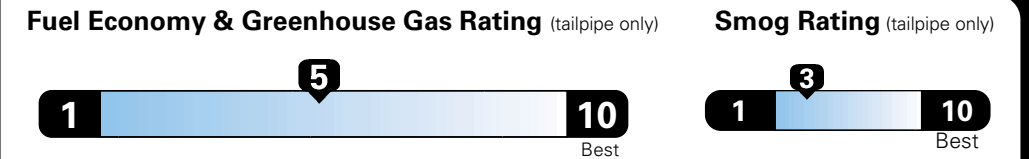

MANUFACTURER'S SUGGESTED RETAIL PRICE OF THIS MODEL INCLUDING DEALER PREPARATION

Base Price: \$22,095

JEOP RENEGADE LATITUDE 4X2
Exterior Color: Black Exterior Paint
Interior Color: Black Interior Colors
Interior: Premium Cloth Bucket Seats
Engine: 2.4-Liter I4 MultiAir® Engine
Transmission: 9-Speed 948TE Automatic Transmission

For more information visit: www.jeep.com
 or call 1-877-IAM-JEEP

FCA US LLC

Fuel Economy and Environment

**Flexible Fuel Vehicle
 Gasoline-Ethanol (E85)**

**You spend
 \$500**
 in fuel costs
 over 5 years
 compared to the
 average new vehicle.

Actual results will vary for many reasons, including driving conditions and how you drive and maintain your vehicle. The average new vehicle gets 27 MPG and cost \$6,750 to fuel over 5 years. Cost estimates are based on 15,000 miles per year at \$2.40 per gallon. This is a dual fueled automobile. MPGe is miles per gasoline gallon equivalent. Vehicle emissions are a significant cause of climate change and smog.