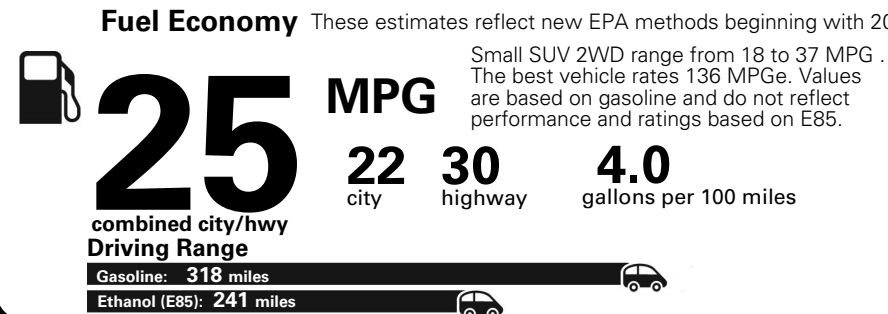

MANUFACTURER'S SUGGESTED RETAIL PRICE OF THIS MODEL INCLUDING DEALER PREPARATION

Base Price: \$22,095

JEOP RENEGADE LATITUDE 4X2
Exterior Color: Black Exterior Paint
Interior Color: Black Interior Colors
Interior: Premium Cloth Bucket Seats
Engine: 2.4-Liter I4 MultiAir® Engine
Transmission: 9-Speed 948TE Automatic Transmission

For more information visit: www.jeep.com
 or call 1-877-IAM-JEEP

FCA US LLC

Fuel Economy and Environment

**Flexible Fuel Vehicle
 Gasoline-Ethanol (E85)**

**You spend
 \$500**
 in fuel costs
 over 5 years
 compared to the
 average new vehicle.

Actual results will vary for many reasons, including driving conditions and how you drive and maintain your vehicle. The average new vehicle gets 27 MPG and cost \$6,750 to fuel over 5 years. Cost estimates are based on 15,000 miles per year at \$2.40 per gallon. This is a dual fueled automobile. MPGe is miles per gasoline gallon equivalent. Vehicle emissions are a significant cause of climate change and smog.