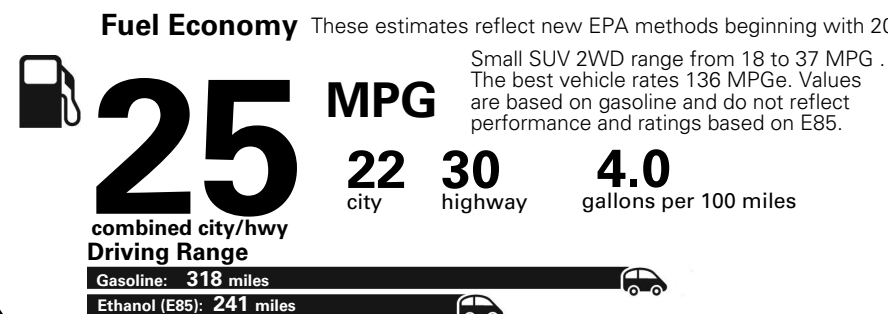

MANUFACTURER'S SUGGESTED RETAIL PRICE OF THIS MODEL INCLUDING DEALER PREPARATION

**Base Price: \$22,095**

**JEOP RENEGADE LATITUDE 4X2**  
**Exterior Color:** Colorado Red Exterior Paint  
**Interior Color:** Black / Sandstorm Interior Colors  
**Interior:** Premium Cloth Bucket Seats  
**Engine:** 2.4-Liter I4 MultiAir<sup>®</sup> Engine  
**Transmission:** 9-Speed 948TE Automatic Transmission

## Fuel Economy and Environment

E85 Flexible Fuel Vehicle Gasoline-Ethanol (E85)

**You spend \$500**  
 in fuel costs over 5 years compared to the average new vehicle.

**Annual fuel cost \$1,450**

Actual results will vary for many reasons, including driving conditions and how you drive and maintain your vehicle. The average new vehicle gets 27 MPG and cost \$6,750 to fuel over 5 years. Cost estimates are based on 15,000 miles per year at \$2.40 per gallon. This is a dual fueled automobile. MPGe is miles per gasoline gallon equivalent. Vehicle emissions are a significant cause of climate change and smog.