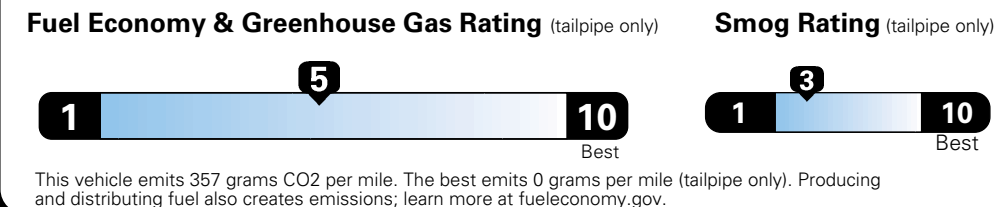

MANUFACTURER'S SUGGESTED RETAIL PRICE OF THIS MODEL INCLUDING DEALER PREPARATION

**Base Price: \$22,095**

**JEOP RENEGADE LATITUDE 4X2**  
**Exterior Color:** Colorado Red Exterior Paint  
**Interior Color:** Black / Sandstorm Interior Colors  
**Interior:** Premium Cloth Bucket Seats  
**Engine:** 2.4-Liter I4 MultiAir<sup>®</sup> Engine  
**Transmission:** 9-Speed 948TE Automatic Transmission

## Fuel Economy and Environment

E85 Flexible Fuel Vehicle Gasoline-Ethanol (E85)

**You spend \$500**  
 in fuel costs over 5 years compared to the average new vehicle.

**Annual fuel cost \$1,450**

Actual results will vary for many reasons, including driving conditions and how you drive and maintain your vehicle. The average new vehicle gets 27 MPG and cost \$6,750 to fuel over 5 years. Cost estimates are based on 15,000 miles per year at \$2.40 per gallon. This is a dual fueled automobile. MPGe is miles per gasoline gallon equivalent. Vehicle emissions are a significant cause of climate change and smog.