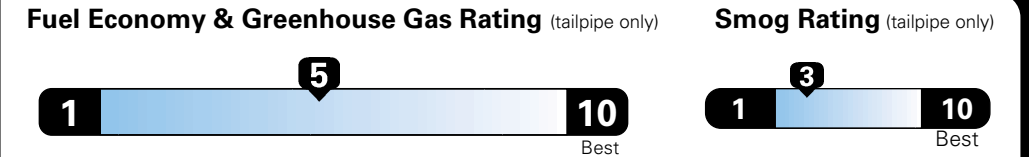

MANUFACTURER'S SUGGESTED RETAIL PRICE OF THIS MODEL INCLUDING DEALER PREPARATION

Base Price: \$22,095

JEOP RENEGADE LATITUDE 4X2
Exterior Color: Anvil Exterior Paint
Interior Color: Black Interior Colors
Interior: Premium Cloth Bucket Seats
Engine: 2.4-Liter I4 MultiAir® Engine
Transmission: 9-Speed 948TE Automatic Transmission
STANDARD EQUIPMENT (UNLESS REPLACED BY OPTIONAL EQUIPMENT)

Fuel Economy and Environment

**E85 Flexible Fuel Vehicle
Gasoline-Ethanol (E85)**

You spend \$500
 in fuel costs over 5 years compared to the average new vehicle.

Annual fuel cost \$1,450

Actual results will vary for many reasons, including driving conditions and how you drive and maintain your vehicle. The average new vehicle gets 27 MPG and cost \$6,750 to fuel over 5 years. Cost estimates are based on 15,000 miles per year at \$2.40 per gallon. This is a dual fueled automobile. MPGe is miles per gasoline gallon equivalent. Vehicle emissions are a significant cause of climate change and smog.