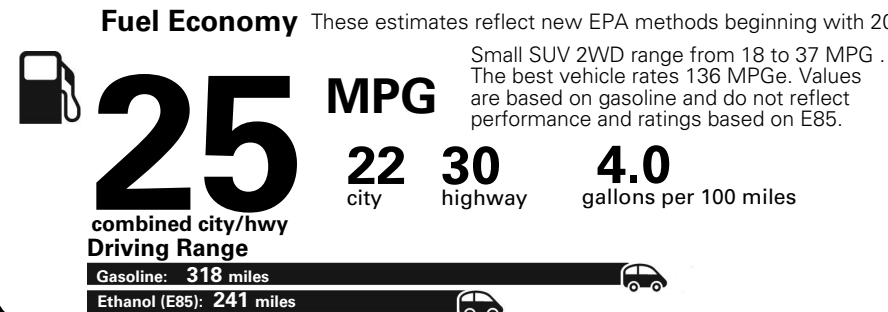

MANUFACTURER'S SUGGESTED RETAIL PRICE OF THIS MODEL INCLUDING DEALER PREPARATION

Base Price: \$22,095

JEOP RENEGADE LATITUDE 4X2
Exterior Color: Anvil Exterior Paint
Interior Color: Black Interior Colors
Interior: Premium Cloth Bucket Seats
Engine: 2.4-Liter I4 MultiAir® Engine
Transmission: 9-Speed 948TE Automatic Transmission
STANDARD EQUIPMENT (UNLESS REPLACED BY OPTIONAL EQUIPMENT)

**5 YEAR / 60,000 MILE
POWERTRAIN WARRANTY**

Assembly Point/Port of Entry: SAN DIEGO, CALIF., U.S.A. S.L. SHIP TO: SOLD TO:
 VIN: ZAC-CJABB8JP-J58559 L4-VON: 7788 0103

THIS LABEL IS ADDED TO THIS VEHICLE TO COMPLY WITH FEDERAL LAW. THE LABEL CANNOT BE REMOVED OR ALTERED PRIOR TO DELIVERY TO THE ULTIMATE PURCHASER.

Fuel Economy and Environment

**E85 Flexible Fuel Vehicle
Gasoline-Ethanol (E85)**

You spend \$500
 in fuel costs over 5 years compared to the average new vehicle.

Annual fuel cost \$1,450

Actual results will vary for many reasons, including driving conditions and how you drive and maintain your vehicle. The average new vehicle gets 27 MPG and cost \$6,750 to fuel over 5 years. Cost estimates are based on 15,000 miles per year at \$2.40 per gallon. This is a dual fueled automobile. MPGe is miles per gasoline gallon equivalent. Vehicle emissions are a significant cause of climate change and smog.