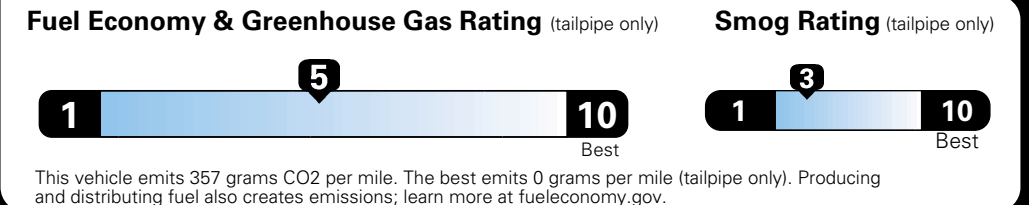

MANUFACTURER'S SUGGESTED RETAIL PRICE OF THIS MODEL INCLUDING DEALER PREPARATION

Base Price: \$22,095

JEOP RENEGADE LATITUDE 4X2
Exterior Color: Black Exterior Paint
Interior Color: Black Interior Colors
Interior: Premium Cloth Bucket Seats
Engine: 2.4-Liter I4 MultiAir® Engine
Transmission: 9-Speed 948TE Automatic Transmission

For more information visit: www.jeep.com
 or call 1-877-IAM-JEEP

FCA US LLC

Fuel Economy and Environment

**Flexible Fuel Vehicle
 Gasoline-Ethanol (E85)**

You spend \$500
 in fuel costs over 5 years compared to the average new vehicle.

Annual fuel cost \$1,450

Actual results will vary for many reasons, including driving conditions and how you drive and maintain your vehicle. The average new vehicle gets 27 MPG and cost \$6,750 to fuel over 5 years. Cost estimates are based on 15,000 miles per year at \$2.40 per gallon. This is a dual fueled automobile. MPGe is miles per gasoline gallon equivalent. Vehicle emissions are a significant cause of climate change and smog.