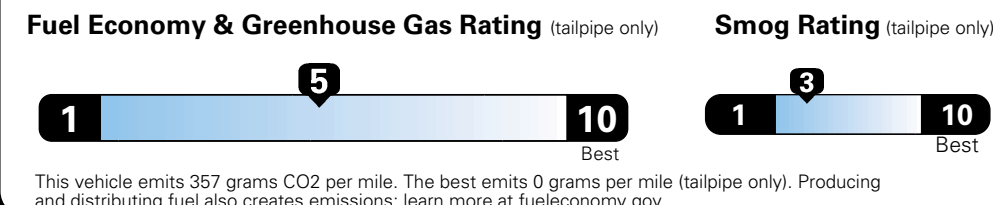

MANUFACTURER'S SUGGESTED RETAIL PRICE OF THIS MODEL INCLUDING DEALER PREPARATION

Base Price: \$22,095

JEOP RENEGADE LATITUDE 4X2
Exterior Color: Anvil Exterior Paint
Interior Color: Black Interior Colors
Interior: Premium Cloth Bucket Seats
Engine: 2.4-Liter I4 MultiAir[®] Engine
Transmission: 9-Speed 948TE Automatic Transmission

For more information visit: www.jeep.com
 or call 1-877-IAM-JEEP

FCA US LLC

Fuel Economy and Environment

**E85 Flexible Fuel Vehicle
 Gasoline-Ethanol (E85)**

You spend \$500
 in fuel costs over 5 years compared to the average new vehicle.

Annual fuel cost \$1,450

Actual results will vary for many reasons, including driving conditions and how you drive and maintain your vehicle. The average new vehicle gets 27 MPG and cost \$6,750 to fuel over 5 years. Cost estimates are based on 15,000 miles per year at \$2.40 per gallon. This is a dual fueled automobile. MPGe is miles per gasoline gallon equivalent. Vehicle emissions are a significant cause of climate change and smog.