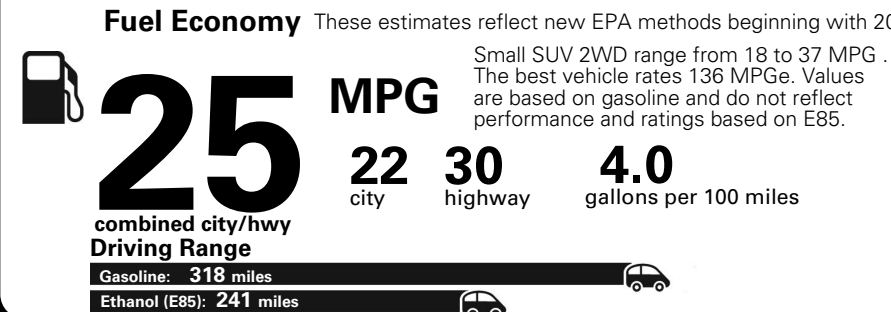

MANUFACTURER'S SUGGESTED RETAIL PRICE OF THIS MODEL INCLUDING DEALER PREPARATION

Base Price: \$22,095

JEOP RENEGADE LATITUDE 4X2
Exterior Color: Granite Crystal Metallic Clear-Coat Exterior Paint
Interior Color: Black Interior Colors
Interior: Deluxe Cloth High-Back Bucket Seats
Engine: 2.4-Liter I4 MultiAir® Engine
Transmission: 9-Speed 948TE Automatic Transmission

For more information visit: www.jeep.com
 or call 1-877-IAM-JEEP

FCA US LLC

Fuel Economy and Environment

**Flexible Fuel Vehicle
 Gasoline-Ethanol (E85)**

**You spend
 \$500
 in fuel costs
 over 5 years
 compared to the
 average new vehicle.**