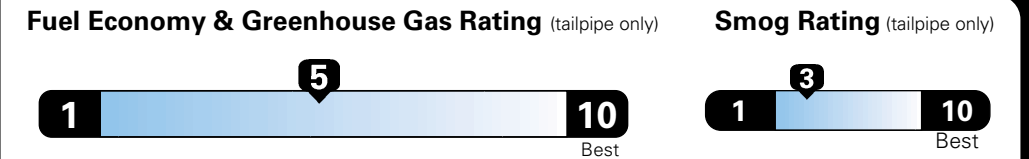

MANUFACTURER'S SUGGESTED RETAIL PRICE OF THIS MODEL INCLUDING DEALER PREPARATION

Base Price: \$22,095

JEOP RENEGADE LATITUDE 4X2
Exterior Color: Granite Crystal Metallic Clear-Coat Exterior Paint
Interior Color: Black Interior Colors
Interior: Deluxe Cloth High-Back Bucket Seats
Engine: 2.4-Liter I4 MultiAir® Engine
Transmission: 9-Speed 948TE Automatic Transmission

For more information visit: www.jeep.com
 or call 1-877-IAM-JEEP

FCA US LLC

Fuel Economy and Environment

**Flexible Fuel Vehicle
 Gasoline-Ethanol (E85)**

**You spend
 \$500
 in fuel costs
 over 5 years
 compared to the
 average new vehicle.**

**Annual fuel cost
 \$1,450**

Actual results will vary for many reasons, including driving conditions and how you drive and maintain your vehicle. The average new vehicle gets 27 MPG and cost \$6,750 to fuel over 5 years. Cost estimates are based on 15,000 miles per year at \$2.40 per gallon. This is a dual fueled automobile. MPGe is miles per gasoline gallon equivalent. Vehicle emissions are a significant cause of climate change and smog.