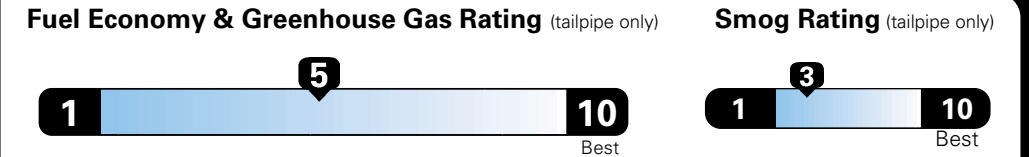

MANUFACTURER'S SUGGESTED RETAIL PRICE OF THIS MODEL INCLUDING DEALER PREPARATION

Base Price: \$22,095

JEOP RENEGADE LATITUDE 4X2
Exterior Color: Colorado Red Exterior Paint
Interior Color: Black Interior Colors
Interior: Deluxe Cloth High-Back Bucket Seats
Engine: 2.4-Liter I4 MultiAir® Engine
Transmission: 9-Speed 948TE Automatic Transmission

Fuel Economy and Environment

**Flexible Fuel Vehicle
 Gasoline-Ethanol (E85)**

**You spend
 \$500
 in fuel costs
 over 5 years
 compared to the
 average new vehicle.**

**Annual fuel cost
 \$1,450**

Actual results will vary for many reasons, including driving conditions and how you drive and maintain your vehicle. The average new vehicle gets 27 MPG and cost \$6,750 to fuel over 5 years. Cost estimates are based on 15,000 miles per year at \$2.40 per gallon. This is a dual fueled automobile. MPGe is miles per gasoline gallon equivalent. Vehicle emissions are a significant cause of climate change and smog.