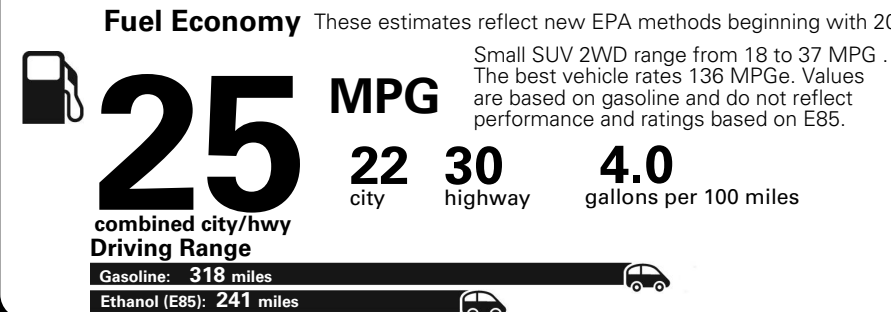

MANUFACTURER'S SUGGESTED RETAIL PRICE OF THIS MODEL INCLUDING DEALER PREPARATION

Base Price: \$22,095

JEOP RENEGADE LATITUDE 4X2
Exterior Color: Colorado Red Exterior Paint
Interior Color: Black Interior Colors
Interior: Deluxe Cloth High-Back Bucket Seats
Engine: 2.4-Liter I4 MultiAir® Engine
Transmission: 9-Speed 948TE Automatic Transmission

Fuel Economy and Environment

**Flexible Fuel Vehicle
 Gasoline-Ethanol (E85)**

**You spend
 \$500
 in fuel costs
 over 5 years
 compared to the
 average new vehicle.**

**Annual fuel cost
 \$1,450**

Actual results will vary for many reasons, including driving conditions and how you drive and maintain your vehicle. The average new vehicle gets 27 MPG and cost \$6,750 to fuel over 5 years. Cost estimates are based on 15,000 miles per year at \$2.40 per gallon. This is a dual fueled automobile. MPGe is miles per gasoline gallon equivalent. Vehicle emissions are a significant cause of climate change and smog.