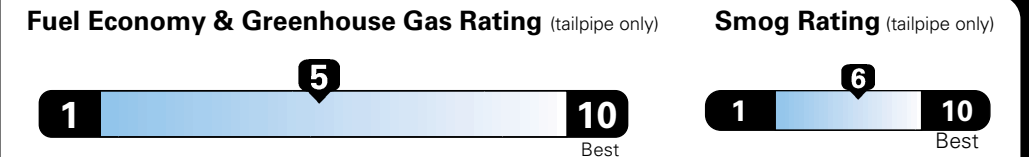

MANUFACTURER'S SUGGESTED RETAIL PRICE OF THIS MODEL INCLUDING DEALER PREPARATION

Base Price: \$21,495

JEOP RENEGADE LATITUDE 4X2
Exterior Color: Black Exterior Paint
Interior Color: Black Interior Color
Interior: Deluxe Cloth High-Back Bucket Seats
Engine: 2.4-Liter I4 MultiAir® Engine
Transmission: 9-Speed 948TE Automatic Transmission

Fuel Economy and Environment

**Flexible Fuel Vehicle
Gasoline-Ethanol (E85)**

You spend \$250
 in fuel costs over 5 years compared to the average new vehicle.

Annual fuel cost \$1,450

Actual results will vary for many reasons, including driving conditions and how you drive and maintain your vehicle. The average new vehicle gets 26 MPG and cost \$7,000 to fuel over 5 years. Cost estimates are based on 15,000 miles per year at \$2.45 per gallon. This is a dual fueled automobile. MPGe is miles per gasoline gallon equivalent. Vehicle emissions are a significant cause of climate change and smog.