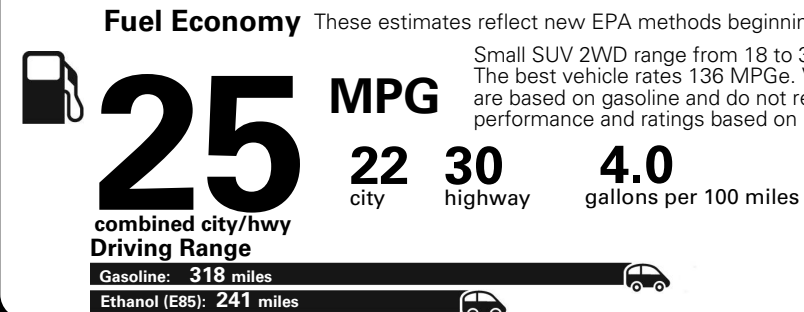

MANUFACTURER'S SUGGESTED RETAIL PRICE OF THIS MODEL INCLUDING DEALER PREPARATION

Base Price: \$21,495

JEOP RENEGADE LATITUDE 4X2
Exterior Color: Black Exterior Paint
Interior Color: Black Interior Color
Interior: Deluxe Cloth High-Back Bucket Seats
Engine: 2.4-Liter I4 MultiAir® Engine
Transmission: 9-Speed 948TE Automatic Transmission

**5 YEAR / 60,000 MILE
POWERTRAIN WARRANTY**

Assembly Point/Port of Entry: JACKSONVILLE, FLORIDA U.S.A. S.L. SHIP TO: SOLD TO:
 VIN: ZAC-CJABB9HP-G48134 L4-VON: 1337 1214

THIS LABEL IS ADDED TO THIS VEHICLE TO COMPLY WITH FEDERAL LAW. THE LABEL CANNOT BE REMOVED OR ALTERED PRIOR TO DELIVERY TO THE ULTIMATE PURCHASER.

Fuel Economy and Environment

**Flexible Fuel Vehicle
Gasoline-Ethanol (E85)**

You spend \$250
 in fuel costs over 5 years compared to the average new vehicle.

Annual fuel cost \$1,450

Actual results will vary for many reasons, including driving conditions and how you drive and maintain your vehicle. The average new vehicle gets 26 MPG and cost \$7,000 to fuel over 5 years. Cost estimates are based on 15,000 miles per year at \$2.45 per gallon. This is a dual fueled automobile. MPGe is miles per gasoline gallon equivalent. Vehicle emissions are a significant cause of climate change and smog.