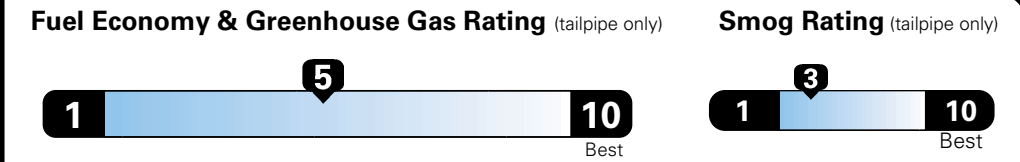

MANUFACTURER'S SUGGESTED RETAIL PRICE OF THIS MODEL INCLUDING DEALER PREPARATION

Base Price: \$21,845

JEOP RENEGADE LATITUDE 4X2
Exterior Color: Solar Yellow Exterior Paint
Interior Color: Black Interior Colors
Interior: Premium Cloth Bucket Seats
Engine: 2.4-Liter I4 MultiAir[®] Engine
Transmission: 9-Speed 948TE Automatic Transmission

For more information visit: www.jeep.com
 or call 1-877-IAM-JEEP

FCA US LLC

Fuel Economy and Environment

**Flexible Fuel Vehicle
 Gasoline-Ethanol (E85)**

**You spend
 \$500
 in fuel costs
 over 5 years
 compared to the
 average new vehicle.**

**Annual fuel cost
 \$1,450**

Actual results will vary for many reasons, including driving conditions and how you drive and maintain your vehicle. The average new vehicle gets 27 MPG and cost \$6,750 to fuel over 5 years. Cost estimates are based on 15,000 miles per year at \$2.40 per gallon. This is a dual fueled automobile. MPGe is miles per gasoline gallon equivalent. Vehicle emissions are a significant cause of climate change and smog.