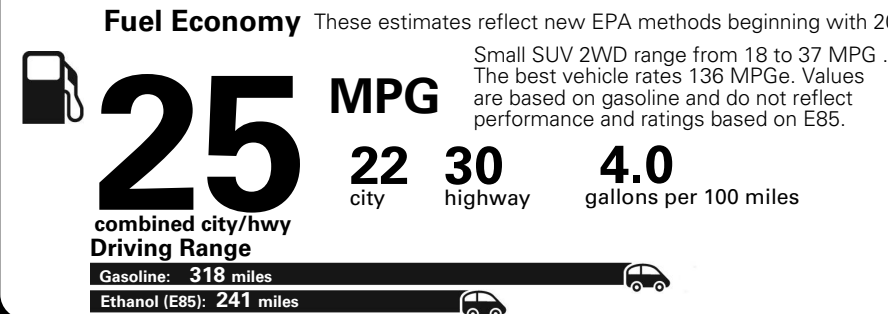

MANUFACTURER'S SUGGESTED RETAIL PRICE OF THIS MODEL INCLUDING DEALER PREPARATION

Base Price: \$21,845

JEOP RENEGADE LATITUDE 4X2
Exterior Color: Solar Yellow Exterior Paint
Interior Color: Black Interior Colors
Interior: Premium Cloth Bucket Seats
Engine: 2.4-Liter I4 MultiAir[®] Engine
Transmission: 9-Speed 948TE Automatic Transmission

For more information visit: www.jeep.com
 or call 1-877-IAM-JEEP

FCA US LLC

Fuel Economy and Environment

**Flexible Fuel Vehicle
 Gasoline-Ethanol (E85)**

**You spend
 \$500
 in fuel costs
 over 5 years
 compared to the
 average new vehicle.**