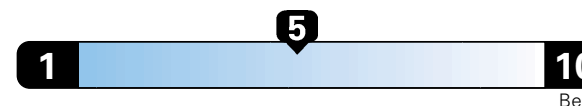

You spend

\$500

in fuel costs
over 5 years
compared to the
average new vehicle.

Annual fuel cost

\$1,450

Fuel Economy & Greenhouse Gas Rating (tailpipe only)

This vehicle emits 357 grams CO2 per mile. The best emits 0 grams per mile (tailpipe only). Producing and distributing fuel also creates emissions; learn more at fuelconomy.gov.

Smog Rating (tailpipe only)

Actual results will vary for many reasons, including driving conditions and how you drive and maintain your vehicle. The average new vehicle gets 27 MPG and cost \$6,750 to fuel over 5 years. Cost estimates are based on 15,000 miles per year at \$2.40 per gallon. This is a dual fueled automobile. MPGe is miles per gasoline gallon equivalent. Vehicle emissions are a significant cause of climate change and smog.