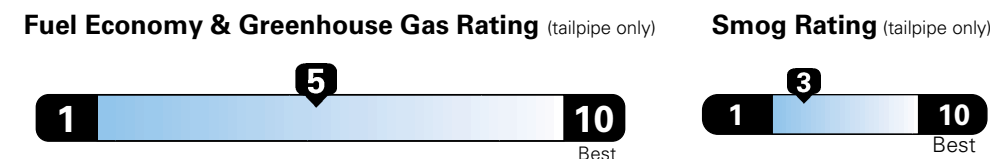

MANUFACTURER'S SUGGESTED RETAIL PRICE OF THIS MODEL INCLUDING DEALER PREPARATION

**Base Price: \$21,945**

**JEOP RENEGADE LATITUDE 4X2**  
**Exterior Color:** Alpine White Exterior Paint  
**Interior Color:** Black Interior Colors  
**Interior:** Deluxe Cloth High-Back Bucket Seats  
**Engine:** 2.4-Liter I4 MultiAir® Engine  
**Transmission:** 9-Speed 948TE Automatic Transmission

## Fuel Economy and Environment

**E85 Flexible Fuel Vehicle  
 Gasoline-Ethanol (E85)**

**You spend \$500**  
 in fuel costs over 5 years compared to the average new vehicle.

**Annual fuel cost \$1,450**