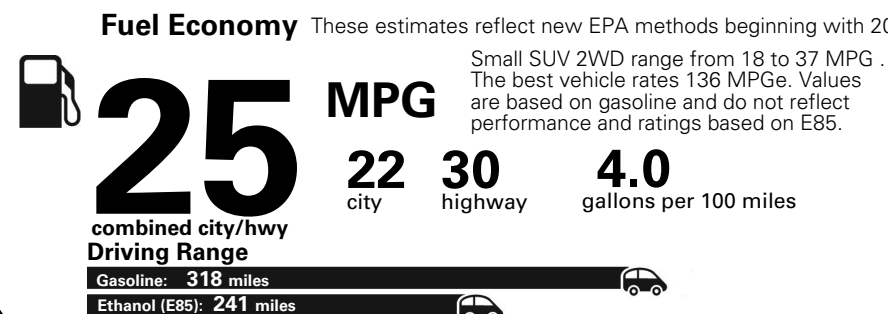

Deluxe Cloth High-Back Bucket Seats
Altitude Package
Black Accent Stitching
Exterior Mirrors with Turn Signals
18-Inch x 8.0-Inch Gloss Black Wheels
225/55R18 All Season Tires
Black Day Light Opening Moldings
Gloss Black Badging
Gloss Black Rear Fascia Applique
Gloss Black Instrument Panel Bezels
Premium Door Trim Panel

Passive Entry Remote-Start Package $395
Passive Entry / Keyless Go™
Remote-Start System (N/A w/Manual Transmission)

2.4-Liter I4 MultiAir® Engine $1,530
Flex Fuel Vehicle
Gloss Black Steering Wheel Bezel
Federal Emissions

Destination Charge $1,445

TOTAL PRICE: * $26,110

WARRANTY COVERAGE
5-year or 60,000-mile Powertrain Limited Warranty.
3-year or 36,000-mile Basic Limited Warranty.
Ask Dealer for a copy of the limited warranties or see your owner's manual for details.

**5 YEAR / 60,000 MILE
POWERTRAIN WARRANTY**

Assembly Point/Port of Entry: HOUSTON, TEXAS, U.S.A. S.L. SHIP TO: SOLD TO:
VIN: ZAC-CJABB9JP-H40110 L4-VON: 9224 0518

THIS LABEL IS ADDED TO THIS VEHICLE TO COMPLY WITH FEDERAL LAW. THE LABEL CANNOT BE REMOVED OR ALTERED PRIOR TO DELIVERY TO THE ULTIMATE PURCHASER.

* STATE AND/OR LOCAL TAXES IF ANY, LICENSE AND TITLE FEES AND DEALER SUPPLIED AND INSTALLED OPTIONS AND ACCESSORIES ARE NOT INCLUDED IN THIS PRICE. DISCOUNT, IF ANY, IS BASED ON PRICE OF OPTIONS IF PURCHASED SEPARATELY.

Fuel Economy and Environment

**E85 Flexible Fuel Vehicle
Gasoline-Ethanol (E85)**

You spend $500
in fuel costs over 5 years compared to the average new vehicle.

Annual fuel cost $1,450