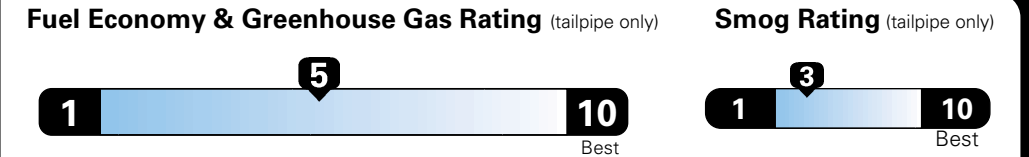

MANUFACTURER'S SUGGESTED RETAIL PRICE OF THIS MODEL INCLUDING DEALER PREPARATION

Base Price: \$21,945

JEOP RENEGADE LATITUDE 4X2
Exterior Color: Anvil Exterior Paint
Interior Color: Black Interior Colors
Interior: Premium Cloth Bucket Seats
Engine: 2.4-Liter I4 MultiAir® Engine
Transmission: 9-Speed 948TE Automatic Transmission

Fuel Economy and Environment

**Flexible Fuel Vehicle
Gasoline-Ethanol (E85)**

You spend \$500
 in fuel costs over 5 years compared to the average new vehicle.

Annual fuel cost \$1,450

Actual results will vary for many reasons, including driving conditions and how you drive and maintain your vehicle. The average new vehicle gets 27 MPG and cost \$6,750 to fuel over 5 years. Cost estimates are based on 15,000 miles per year at \$2.40 per gallon. This is a dual fueled automobile. MPGe is miles per gasoline gallon equivalent. Vehicle emissions are a significant cause of climate change and smog.