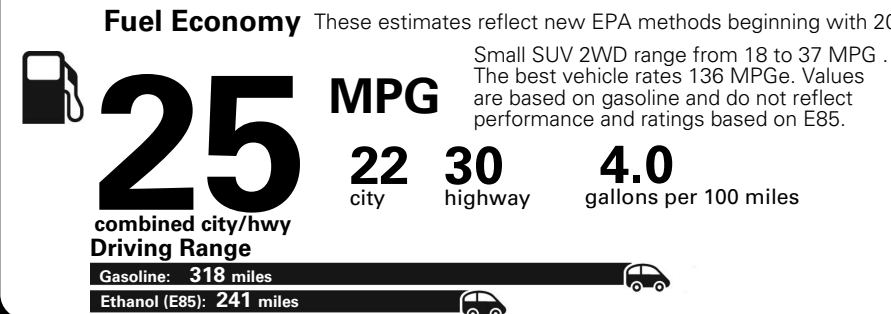

MANUFACTURER'S SUGGESTED RETAIL PRICE OF THIS MODEL INCLUDING DEALER PREPARATION

Base Price: \$21,945

JEOP RENEGADE LATITUDE 4X2
Exterior Color: Anvil Exterior Paint
Interior Color: Black Interior Colors
Interior: Premium Cloth Bucket Seats
Engine: 2.4-Liter I4 MultiAir® Engine
Transmission: 9-Speed 948TE Automatic Transmission

Fuel Economy and Environment

**Flexible Fuel Vehicle
Gasoline-Ethanol (E85)**

You spend \$500
 in fuel costs over 5 years compared to the average new vehicle.

Annual fuel cost \$1,450

Actual results will vary for many reasons, including driving conditions and how you drive and maintain your vehicle. The average new vehicle gets 27 MPG and cost \$6,750 to fuel over 5 years. Cost estimates are based on 15,000 miles per year at \$2.40 per gallon. This is a dual fueled automobile. MPGe is miles per gasoline gallon equivalent. Vehicle emissions are a significant cause of climate change and smog.