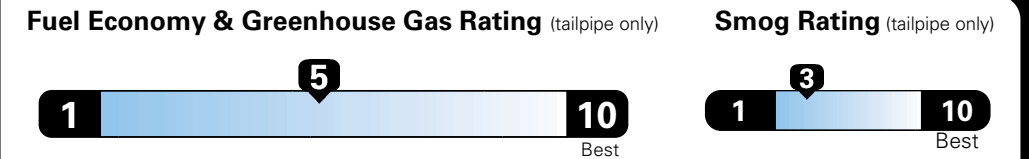

MANUFACTURER'S SUGGESTED RETAIL PRICE OF THIS MODEL INCLUDING DEALER PREPARATION

**Base Price: \$21,945**

**JEOP RENEGADE LATITUDE 4X2**  
**Exterior Color:** Black Exterior Paint  
**Interior Color:** Black Interior Colors  
**Interior:** Deluxe Cloth High-Back Bucket Seats  
**Engine:** 2.4-Liter I4 MultiAir® Engine  
**Transmission:** 9-Speed 948TE Automatic Transmission

## Fuel Economy and Environment

**Flexible Fuel Vehicle  
 Gasoline-Ethanol (E85)**

**You spend  
 \$500  
 in fuel costs  
 over 5 years**  
 compared to the average new vehicle.

**Annual fuel cost  
 \$1,450**