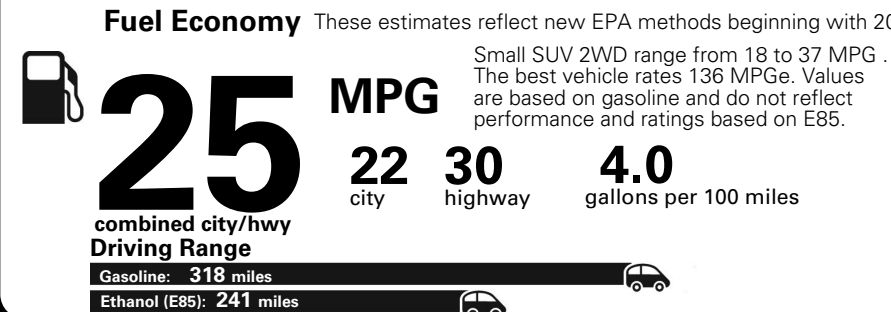

Deluxe Cloth High-Back Bucket Seats
Altitude Package
Black Accent Stitching
Exterior Mirrors with Turn Signals
18-Inch x 8.0-Inch Gloss Black Wheels
225/55R18 All Season Tires
Black Day Light Opening Moldings
Gloss Black Badging
Gloss Black Rear Fascia Applique
Gloss Black Instrument Panel Bezels
Premium Door Trim Panel

Passive Entry Remote-Start Package $395
Passive Entry / Keyless Go™

Remote-Start System (N/A w/Manual Transmission)
2.4-Liter I4 MultiAir® Engine $1,530

Flex Fuel Vehicle
Gloss Black Steering Wheel Bezel
Federal Emissions

Destination Charge $1,445

TOTAL PRICE: * $26,110

WARRANTY COVERAGE
5-year or 60,000-mile Powertrain Limited Warranty.
3-year or 36,000-mile Basic Limited Warranty.
Ask Dealer for a copy of the limited warranties or see your owner's manual for details.

**5 YEAR / 60,000 MILE
POWERTRAIN WARRANTY**

Assembly Point/Port of Entry: JACKSONVILLE, FLORIDA U.S.A. S.L. SHIP TO: SOLD TO:
VIN: ZAC-CJABB9JP-H55304 L4-VON: 6802 0604

THIS LABEL IS ADDED TO THIS VEHICLE TO COMPLY WITH FEDERAL LAW. THE LABEL CANNOT BE REMOVED OR ALTERED PRIOR TO DELIVERY TO THE ULTIMATE PURCHASER.

* STATE AND/OR LOCAL TAXES IF ANY, LICENSE AND TITLE FEES AND DEALER SUPPLIED AND INSTALLED OPTIONS AND ACCESSORIES ARE NOT INCLUDED IN THIS PRICE. DISCOUNT, IF ANY, IS BASED ON PRICE OF OPTIONS IF PURCHASED SEPARATELY.

Fuel Economy and Environment

**Flexible Fuel Vehicle
Gasoline-Ethanol (E85)**