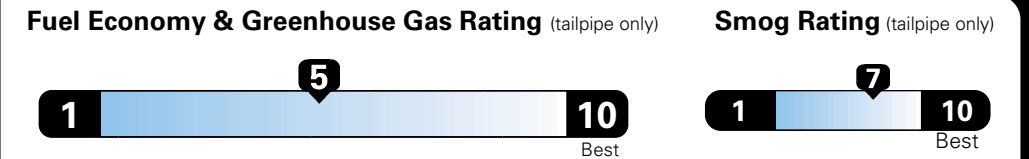

This vehicle emits 357 grams CO2 per mile. The best emits 0 grams per mile (tailpipe only). Producing and distributing fuel also creates emissions; learn more at fuel economy.gov.

Actual results will vary for many reasons, including driving conditions and how you drive and maintain your vehicle. The average new vehicle gets 27 MPG and cost $6,750 to fuel over 5 years. Cost estimates are based on 15,000 miles per year at $2.40 per gallon. MPGe is miles per gasoline gallon equivalent. Vehicle emissions are a significant cause of climate change and smog.

fuel economy.gov

Calculate personalized estimates and compare vehicles

GOVERNMENT 5-STAR SAFETY RATINGS

Overall Vehicle Score ★★★★★

Based on the combined ratings of frontal, side, and rollover. Should ONLY be compared to other vehicles of similar size and weight.

Frontal Crash Driver Passenger ★★★★★

Based on the risk of injury in a frontal impact. Should ONLY be compared to other vehicles of similar size and weight.

Side Crash Front seat Rear seat ★★★★★

Based on the risk of injury in a side impact.

Rollover ★★★★★

Based on the risk of rollover in a single-vehicle crash.

Star ratings range from 1 to 5 stars (★★★★★) with 5 being the highest. Source: National Highway Traffic Safety Administration (NHTSA) www.safercar.gov or 1-888-327-4236

The safety ratings above are based on Federal Government tests of particular vehicles equipped with certain features and options. The performance of this vehicle may differ.

PARTS CONTENT INFORMATION

FOR VEHICLES IN THIS CARLINE:
U.S./CANADIAN PARTS CONTENT: 22%
MAJOR SOURCES OF FOREIGN PARTS CONTENT:

ITALY : 62%
NOTE: PARTS CONTENT DOES NOT INCLUDE FINAL ASSEMBLY, DISTRIBUTION, OR OTHER NON-PARTS COSTS.

FOR THIS VEHICLE:
FINAL ASSEMBLY POINT:
MELFI, ITALY
COUNTRY OF ORIGIN:
ENGINE: UNITED STATES
TRANSMISSION: UNITED STATES

VEHICLE PROTECTION
A PRODUCT OF FCA US LLC

Ask for Mopar Vehicle Protection for your vehicle. We Built It. We Back It.