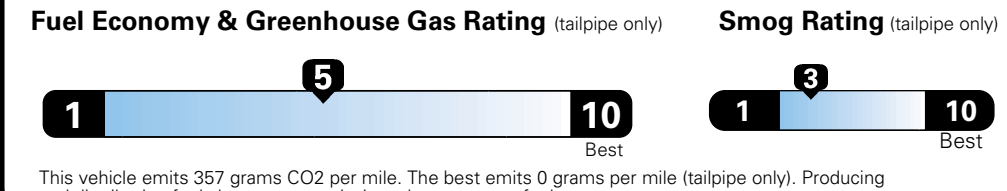

MANUFACTURER'S SUGGESTED RETAIL PRICE OF THIS MODEL INCLUDING DEALER PREPARATION

Base Price: \$21,945

JEOP RENEGADE LATITUDE 4X2
Exterior Color: Black Exterior Paint
Interior Color: Black Interior Colors
Interior: Premium Cloth Bucket Seats
Engine: 2.4-Liter I4 MultiAir® Engine
Transmission: 9-Speed 948TE Automatic Transmission

For more information visit: www.jeep.com
 or call 1-877-IAM-JEEP

FCA US LLC

Fuel Economy and Environment

**Flexible Fuel Vehicle
 Gasoline-Ethanol (E85)**

You spend \$500
 in fuel costs over 5 years compared to the average new vehicle.

Annual fuel cost \$1,450

Actual results will vary for many reasons, including driving conditions and how you drive and maintain your vehicle. The average new vehicle gets 27 MPG and cost \$6,750 to fuel over 5 years. Cost estimates are based on 15,000 miles per year at \$2.40 per gallon. This is a dual fueled automobile. MPGe is miles per gasoline gallon equivalent. Vehicle emissions are a significant cause of climate change and smog.