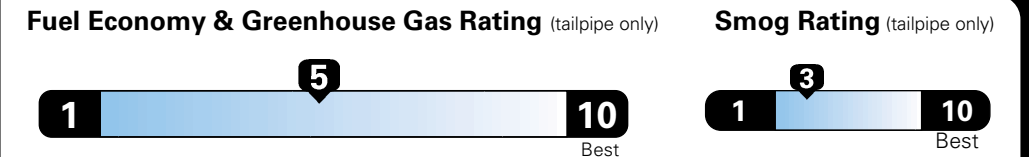

MANUFACTURER'S SUGGESTED RETAIL PRICE OF THIS MODEL INCLUDING DEALER PREPARATION

Base Price: \$21,945

JEOP RENEGADE LATITUDE 4X2
Exterior Color: Solar Yellow Exterior Paint
Interior Color: Black Interior Colors
Interior: Premium Cloth Bucket Seats
Engine: 2.4-Liter I4 MultiAir® Engine
Transmission: 9-Speed 948TE Automatic Transmission

For more information visit: www.jeep.com
 or call 1-877-IAM-JEEP

FCA US LLC

Fuel Economy and Environment

**Flexible Fuel Vehicle
 Gasoline-Ethanol (E85)**

**You spend
 \$500
 in fuel costs
 over 5 years
 compared to the
 average new vehicle.**

**Annual fuel cost
 \$1,450**

Actual results will vary for many reasons, including driving conditions and how you drive and maintain your vehicle. The average new vehicle gets 27 MPG and cost \$6,750 to fuel over 5 years. Cost estimates are based on 15,000 miles per year at \$2.40 per gallon. This is a dual fueled automobile. MPGe is miles per gasoline gallon equivalent. Vehicle emissions are a significant cause of climate change and smog.