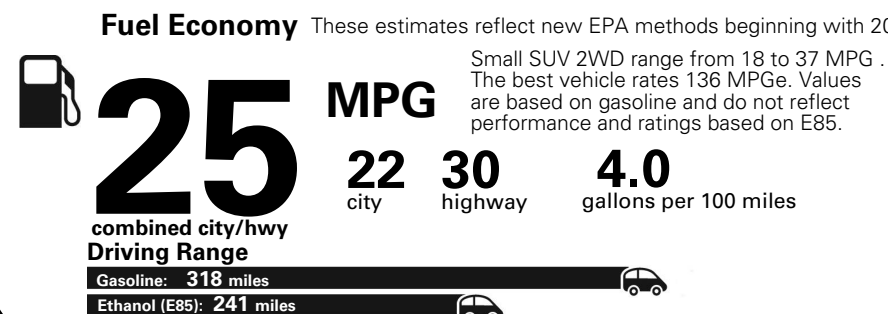

Fuel Economy and Environment

E85 Flexible Fuel Vehicle Gasoline-Ethanol (E85)

You spend **\$500** in fuel costs over 5 years compared to the average new vehicle.

Annual fuel cost **\$1,450**

This vehicle emits 357 grams CO2 per mile. The best emits 0 grams per mile (tailpipe only). Producing and distributing fuel also creates emissions; learn more at fuelconomy.gov.