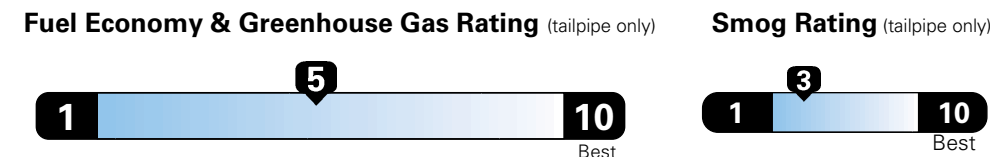

Fuel Economy and Environment

E85 Flexible Fuel Vehicle Gasoline-Ethanol (E85)

You spend **\$500** in fuel costs over 5 years compared to the average new vehicle.

Annual fuel cost **\$1,450**

This vehicle emits 357 grams CO2 per mile. The best emits 0 grams per mile (tailpipe only). Producing and distributing fuel also creates emissions; learn more at fuelconomy.gov.