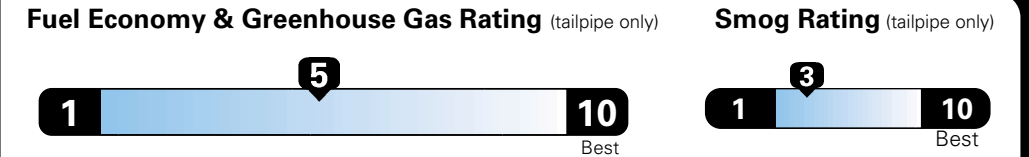

MANUFACTURER'S SUGGESTED RETAIL PRICE OF THIS MODEL INCLUDING DEALER PREPARATION

Base Price: \$21,945

JEEP RENEGADE LATITUDE 4X2
Exterior Color: Granite Crystal Met. Clear Coat
Interior Color: Black
Interior: Premium Cloth Bucket Seats
Engine: 2.4L I4 MultiAir Engine
Transmission: 9-Spd 948TE Auto Transmission

Fuel Economy and Environment

**Flexible Fuel Vehicle
Gasoline-Ethanol (E85)**

You spend \$500
 in fuel costs over 5 years compared to the average new vehicle.

Annual fuel cost \$1,450

Actual results will vary for many reasons, including driving conditions and how you drive and maintain your vehicle. The average new vehicle gets 27 MPG and cost \$6,750 to fuel over 5 years. Cost estimates are based on 15,000 miles per year at \$2.40 per gallon. This is a dual fueled automobile. MPGe is miles per gasoline gallon equivalent. Vehicle emissions are a significant cause of climate change and smog.