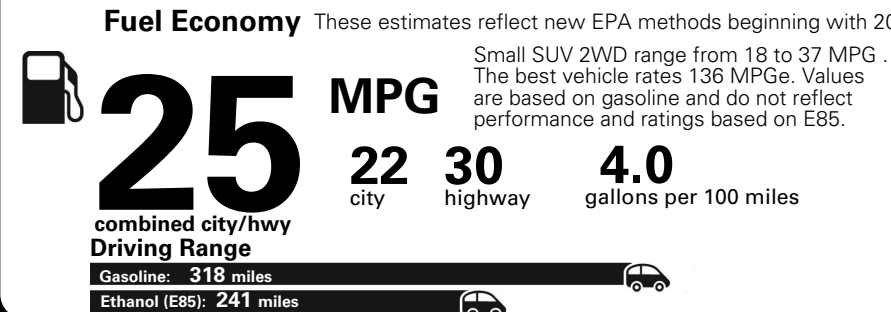

MANUFACTURER'S SUGGESTED RETAIL PRICE OF THIS MODEL INCLUDING DEALER PREPARATION

Base Price: \$21,945

JEEP RENEGADE LATITUDE 4X2
Exterior Color: Granite Crystal Met. Clear Coat
Interior Color: Black
Interior: Premium Cloth Bucket Seats
Engine: 2.4L I4 MultiAir Engine
Transmission: 9-Spd 948TE Auto Transmission

Fuel Economy and Environment

**Flexible Fuel Vehicle
Gasoline-Ethanol (E85)**

You spend \$500
 in fuel costs over 5 years compared to the average new vehicle.

Annual fuel cost \$1,450

Actual results will vary for many reasons, including driving conditions and how you drive and maintain your vehicle. The average new vehicle gets 27 MPG and cost \$6,750 to fuel over 5 years. Cost estimates are based on 15,000 miles per year at \$2.40 per gallon. This is a dual fueled automobile. MPGe is miles per gasoline gallon equivalent. Vehicle emissions are a significant cause of climate change and smog.